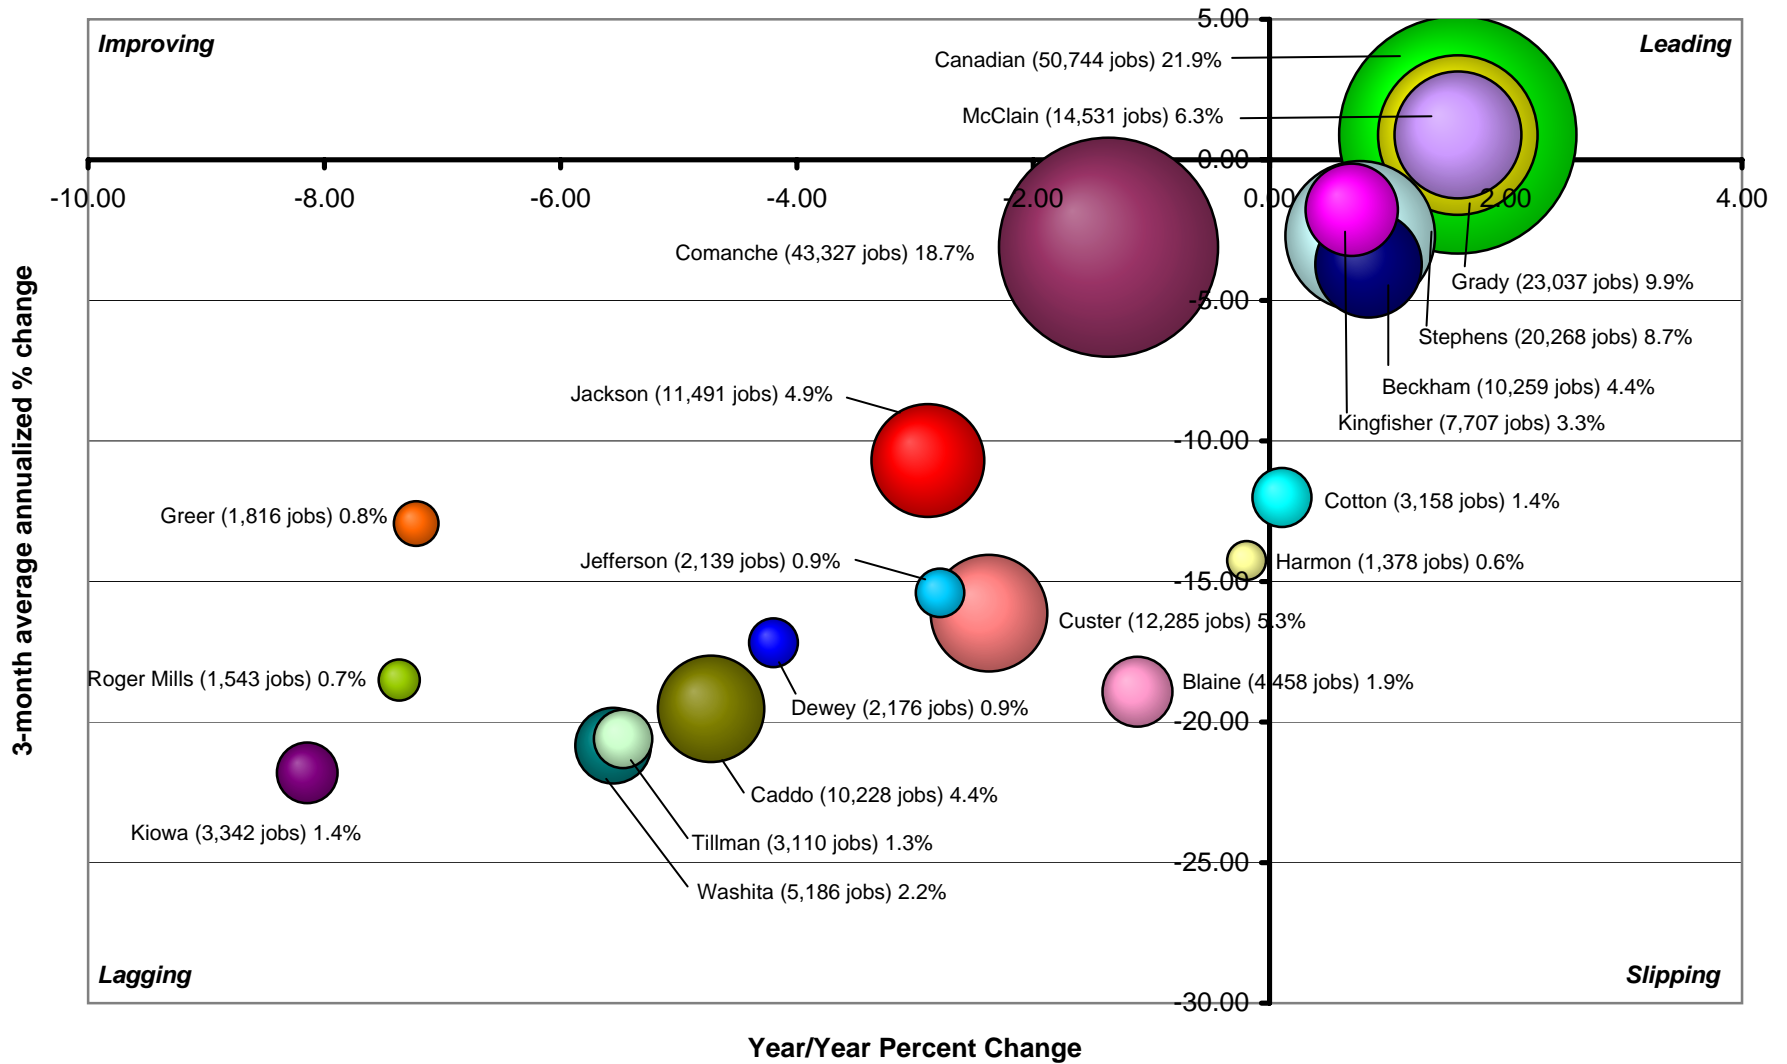

SOIC Employment Momentum by County

4th Quarter 2006

Source: Origins - Bureau of Labor Statistics Online Database

SOIC Employment Momentum by County

1st Quarter 2007

Source: Origins - Bureau of Labor Statistics Online Database

SOIC Employment Momentum by County

2nd Quarter 2007

Source: Origins - Bureau of Labor Statistics Online Database

SOIC Employment Momentum by County

3rd Quarter 2007

Source: Origins - Bureau of Labor Statistics Online Database