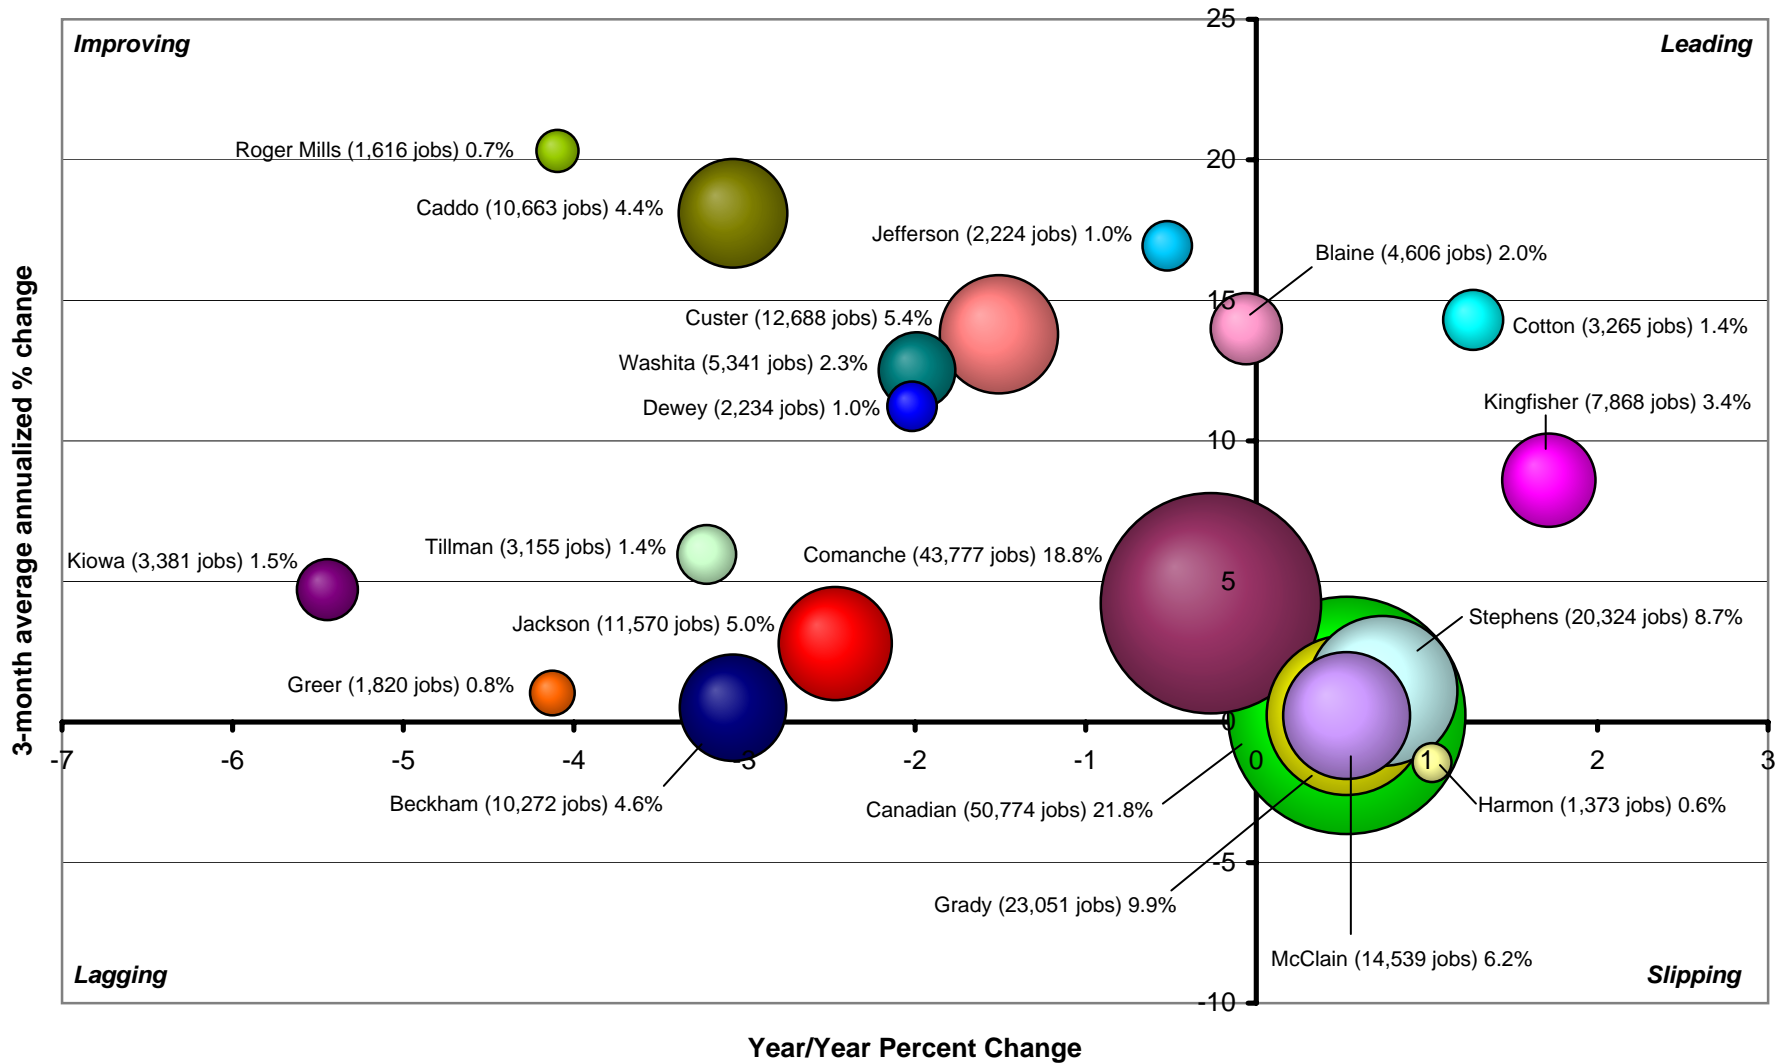

SOIC Employment Momentum by County

4th Quarter 2007

Source: Origins - Bureau of Labor Statistics Online Database