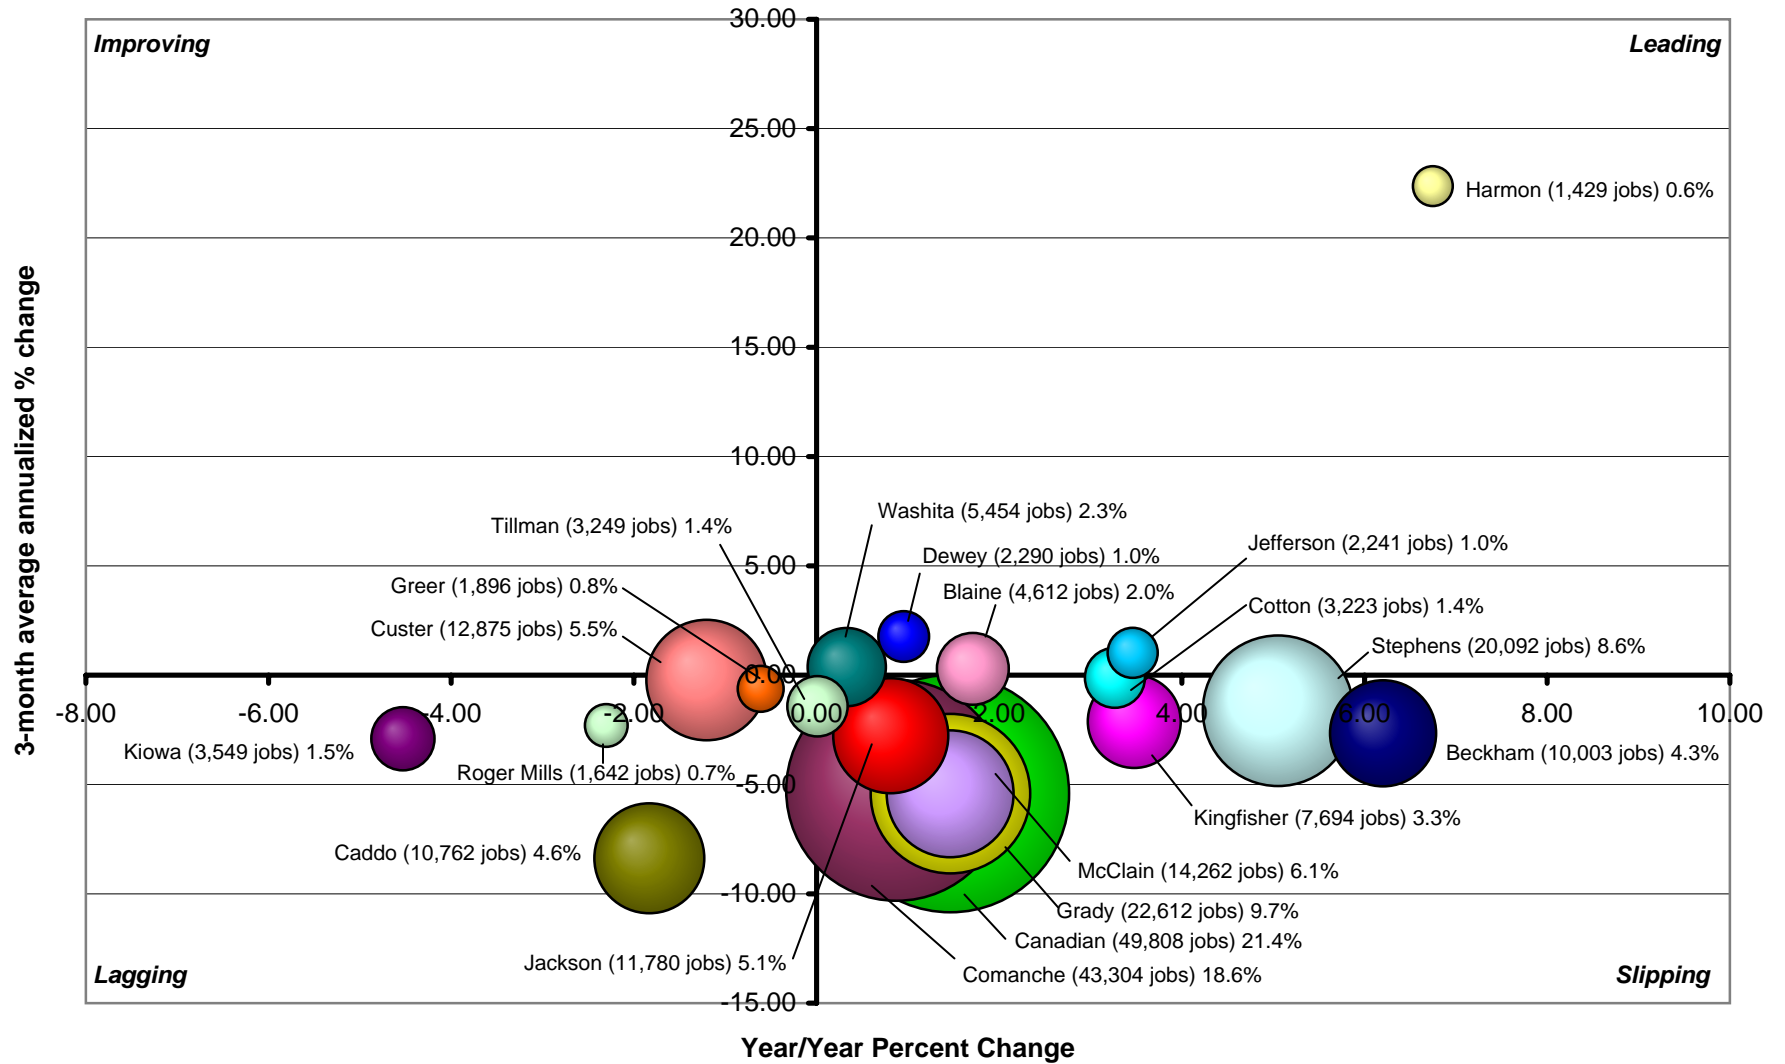

SOIC Employment Momentum by County

2nd Quarter 2006

Source: Origins - Bureau of Labor Statistics Online Database

SOIC Employment Momentum by County

3rd Quarter 2006

Source: Origins - Bureau of Labor Statistics Online Database

SOIC Employment Momentum by County

4th Quarter 2006

Source: Origins - Bureau of Labor Statistics Online Database

SOIC Employment Momentum by County

1st Quarter 2007

Source: Origins - Bureau of Labor Statistics Online Database

SOIC Employment Momentum by County

2nd Quarter 2007

Source: Origins - Bureau of Labor Statistics Online Database

SOIC Employment Momentum by County

3rd Quarter 2007

Source: Origins - Bureau of Labor Statistics Online Database