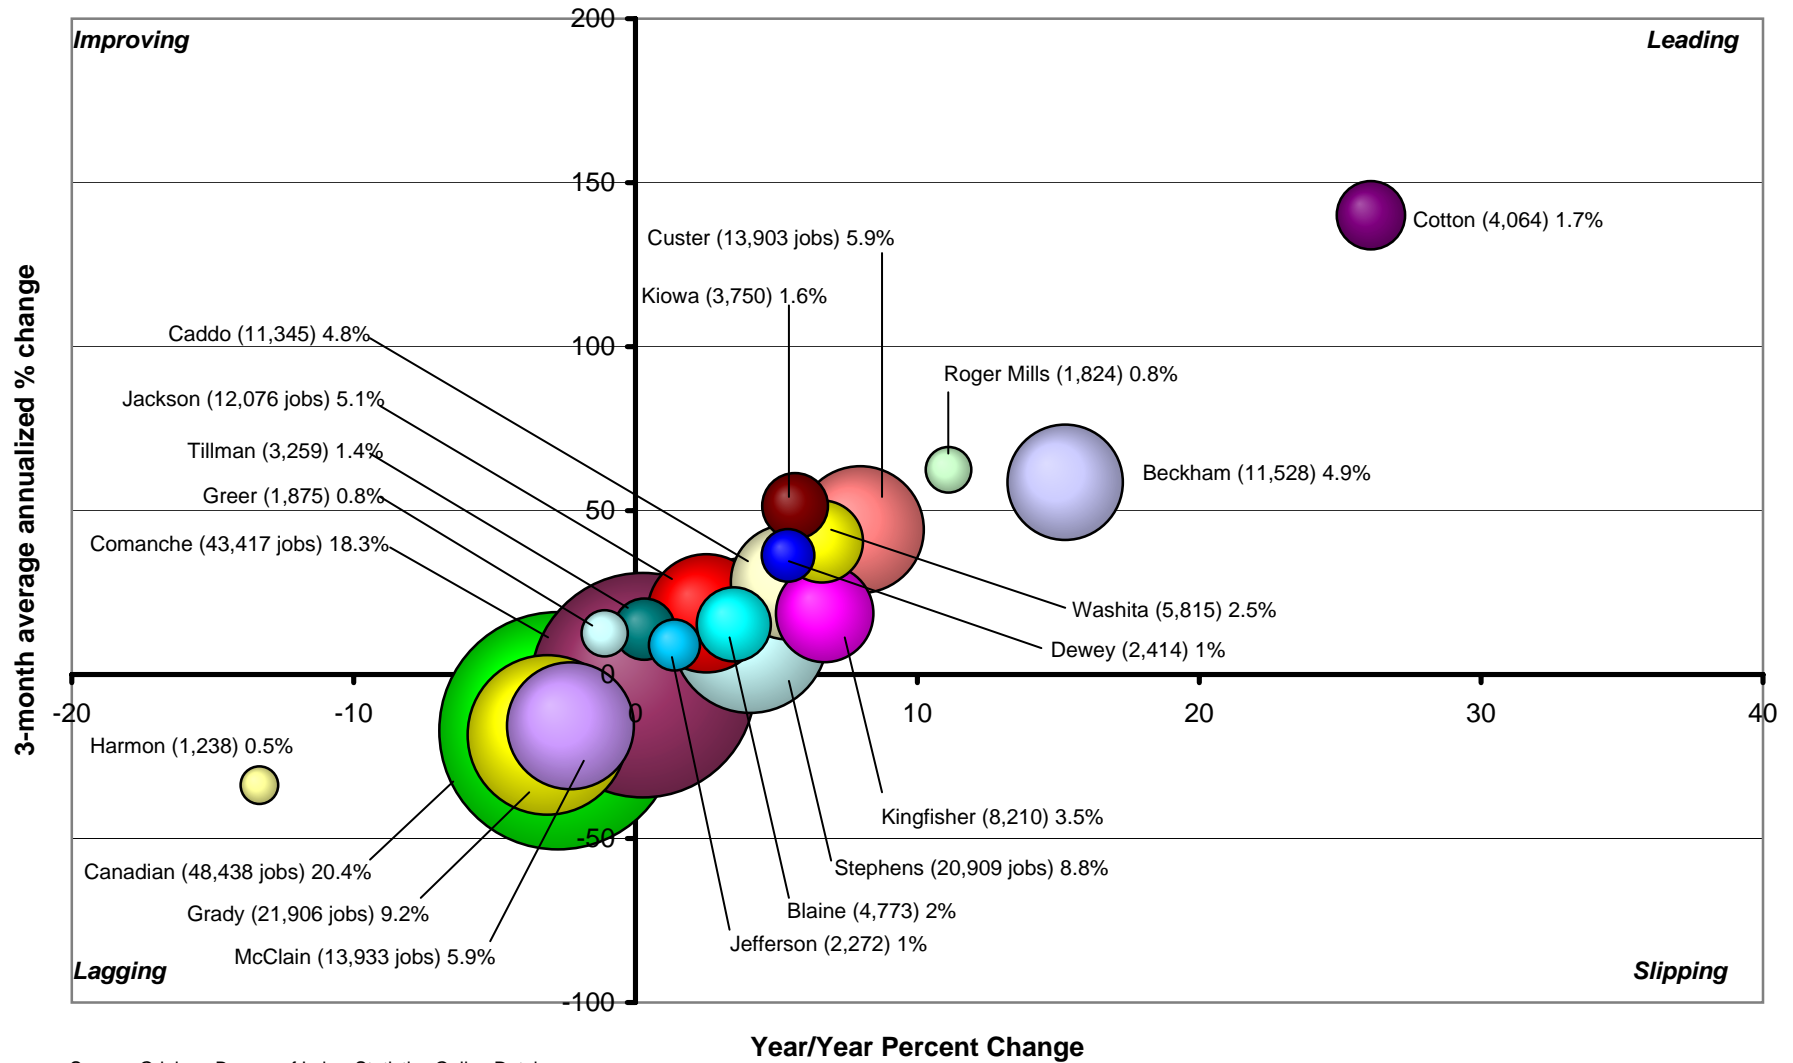

SOIC Employment Momentum by County

2nd Quarter 2007

Source: Origins - Bureau of Labor Statistics Online Database

SOIC Employment Momentum by County

3rd Quarter 2007

Source: Origins - Bureau of Labor Statistics Online Database

SOIC Employment Momentum by County

4th Quarter 2007

Source: Origins - Bureau of Labor Statistics Online Database

SOIC Employment Momentum by County

1st Quarter 2008

Source: Origins - Bureau of Labor Statistics Online Database