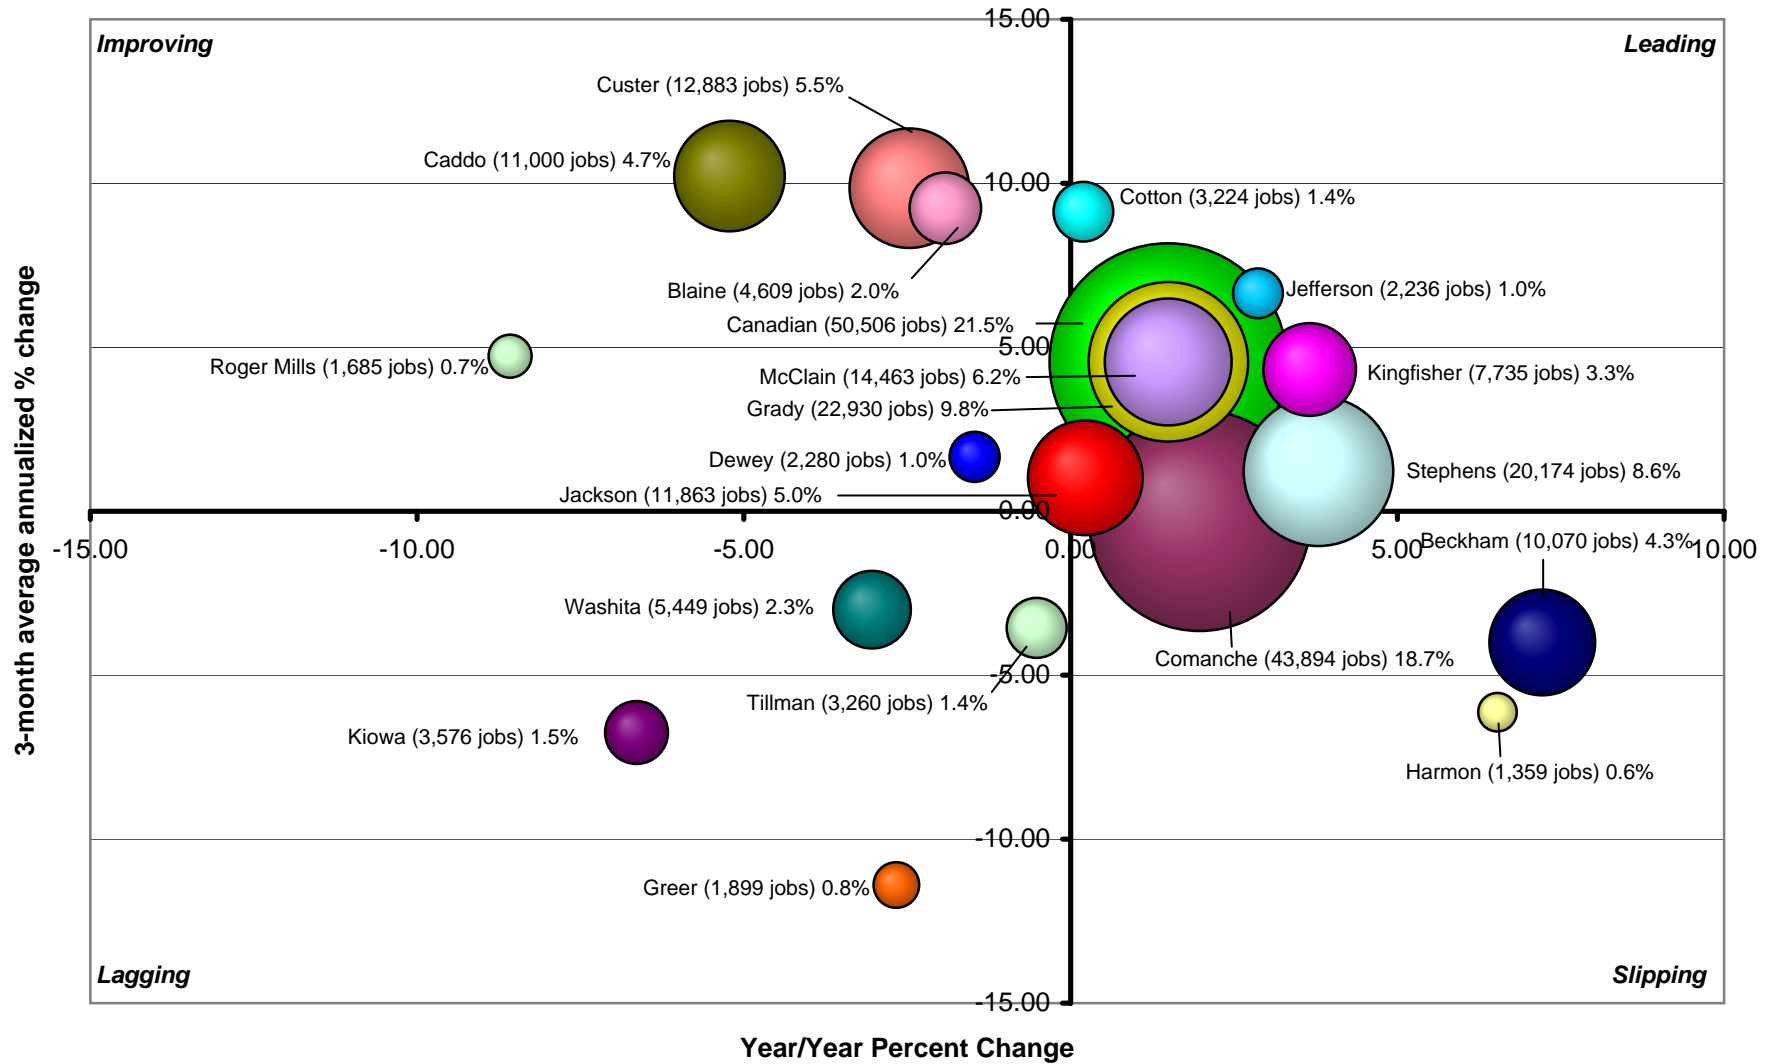

SOIC Employment Momentum by County

2nd Quarter 2006

Source: Origins - Bureau of Labor Statistics Online Database

SOIC Employment Momentum by County

3rd Quarter 2006

Source: Origins - Bureau of Labor Statistics Online Database

SOIC Employment Momentum by County

4th Quarter 2006

Source: Origins - Bureau of Labor Statistics Online Database

SOIC Employment Momentum by County

1st Quarter 2007

Source: Origins - Bureau of Labor Statistics Online Database