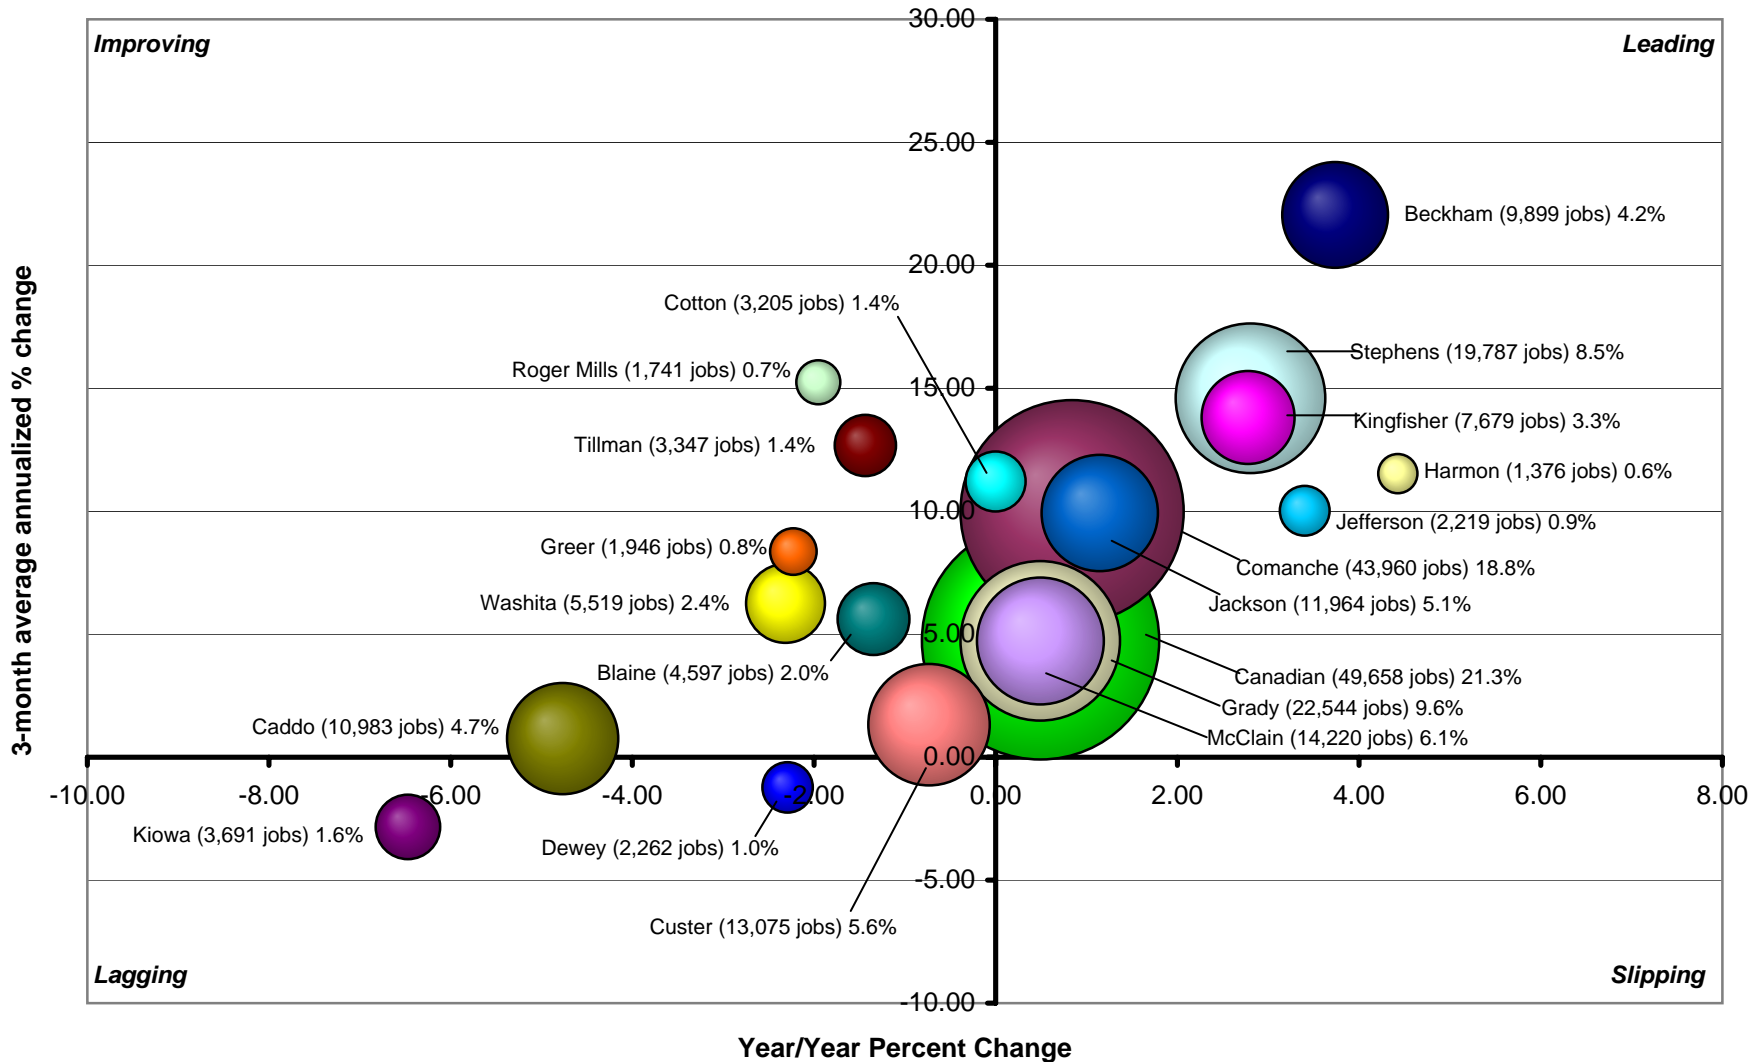

SOIC Employment Momentum by County

2nd Quarter 2006

Source: Origins - Bureau of Labor Statistics Online Database

SOIC Employment Momentum by County

3rd Quarter 2006

Source: Origins - Bureau of Labor Statistics Online Database

SOIC Employment Momentum by County

4th Quarter 2006

Source: Origins - Bureau of Labor Statistics Online Database

SOIC Employment Momentum by County

1st Quarter 2007

Source: Origins - Bureau of Labor Statistics Online Database