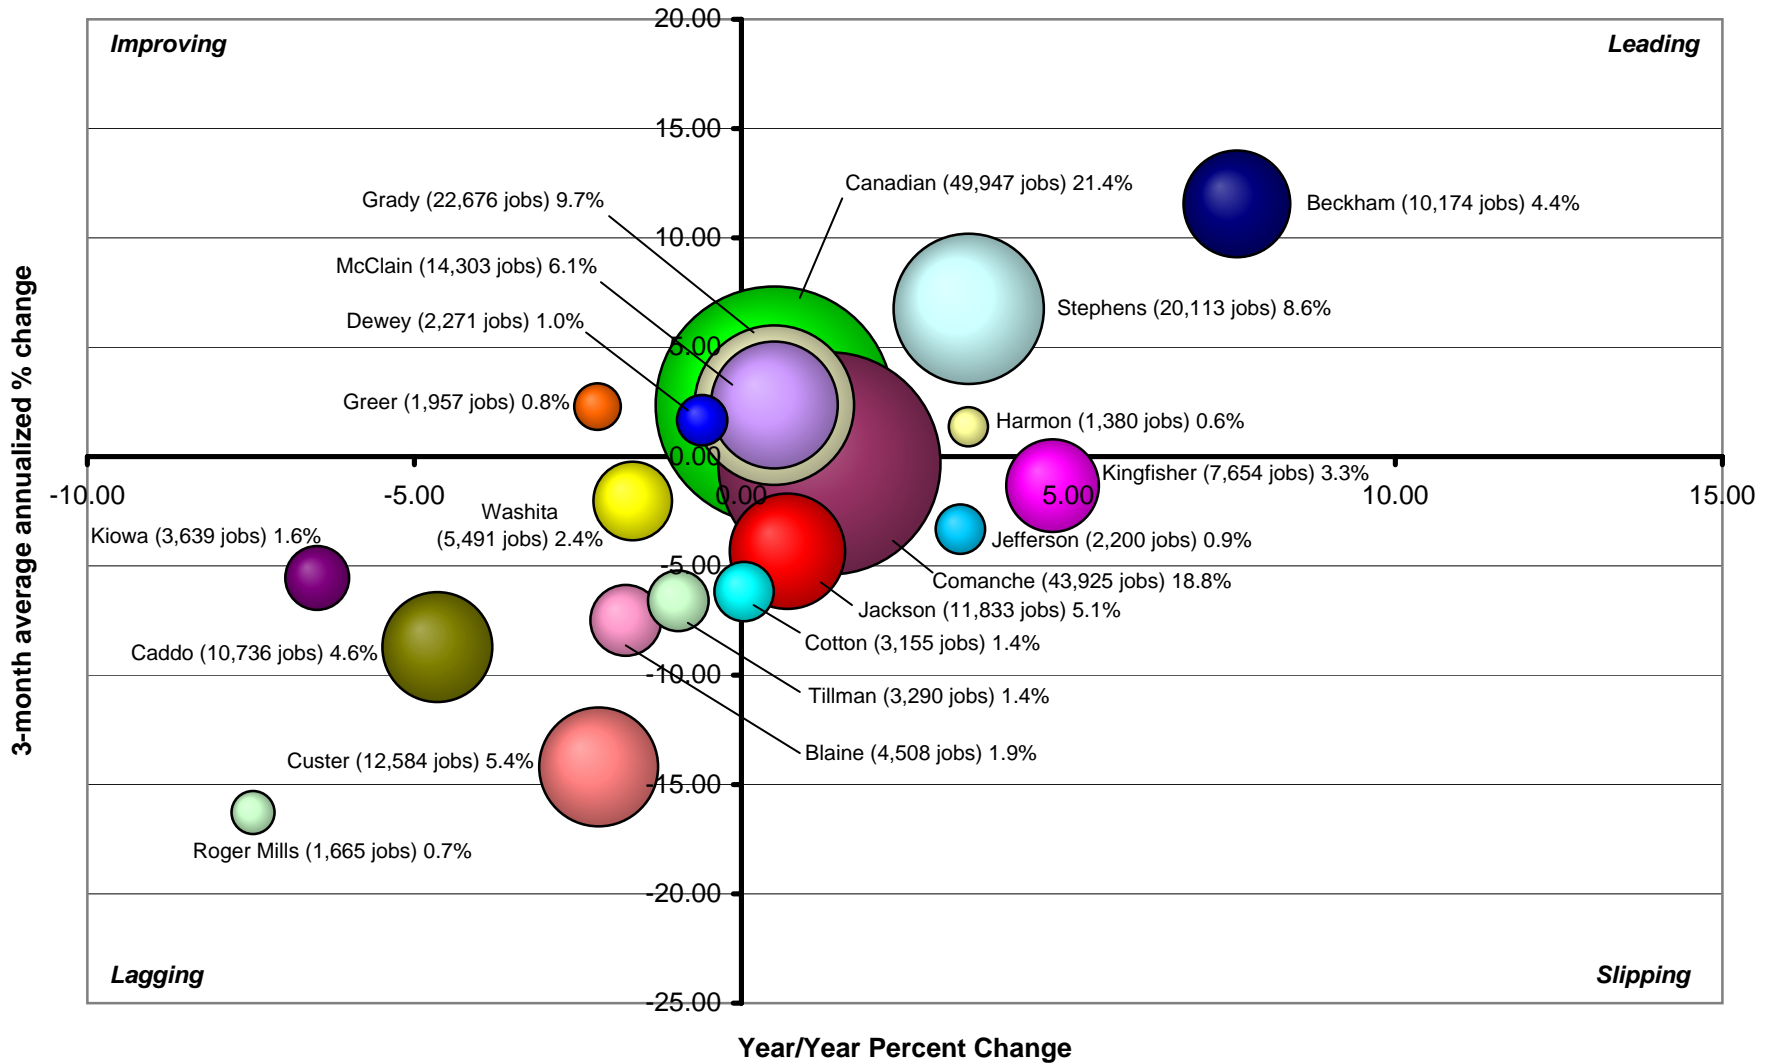

SOIC Employment Momentum by County

2nd Quarter 2006

Source: Origins - Bureau of Labor Statistics Online Database

SOIC Employment Momentum by County

3rd Quarter 2006

Source: Origins - Bureau of Labor Statistics Online Database

SOIC Employment Momentum by County

4th Quarter 2006

Source: Origins - Bureau of Labor Statistics Online Database

SOIC Employment Momentum by County

1st Quarter 2007

Source: Origins - Bureau of Labor Statistics Online Database