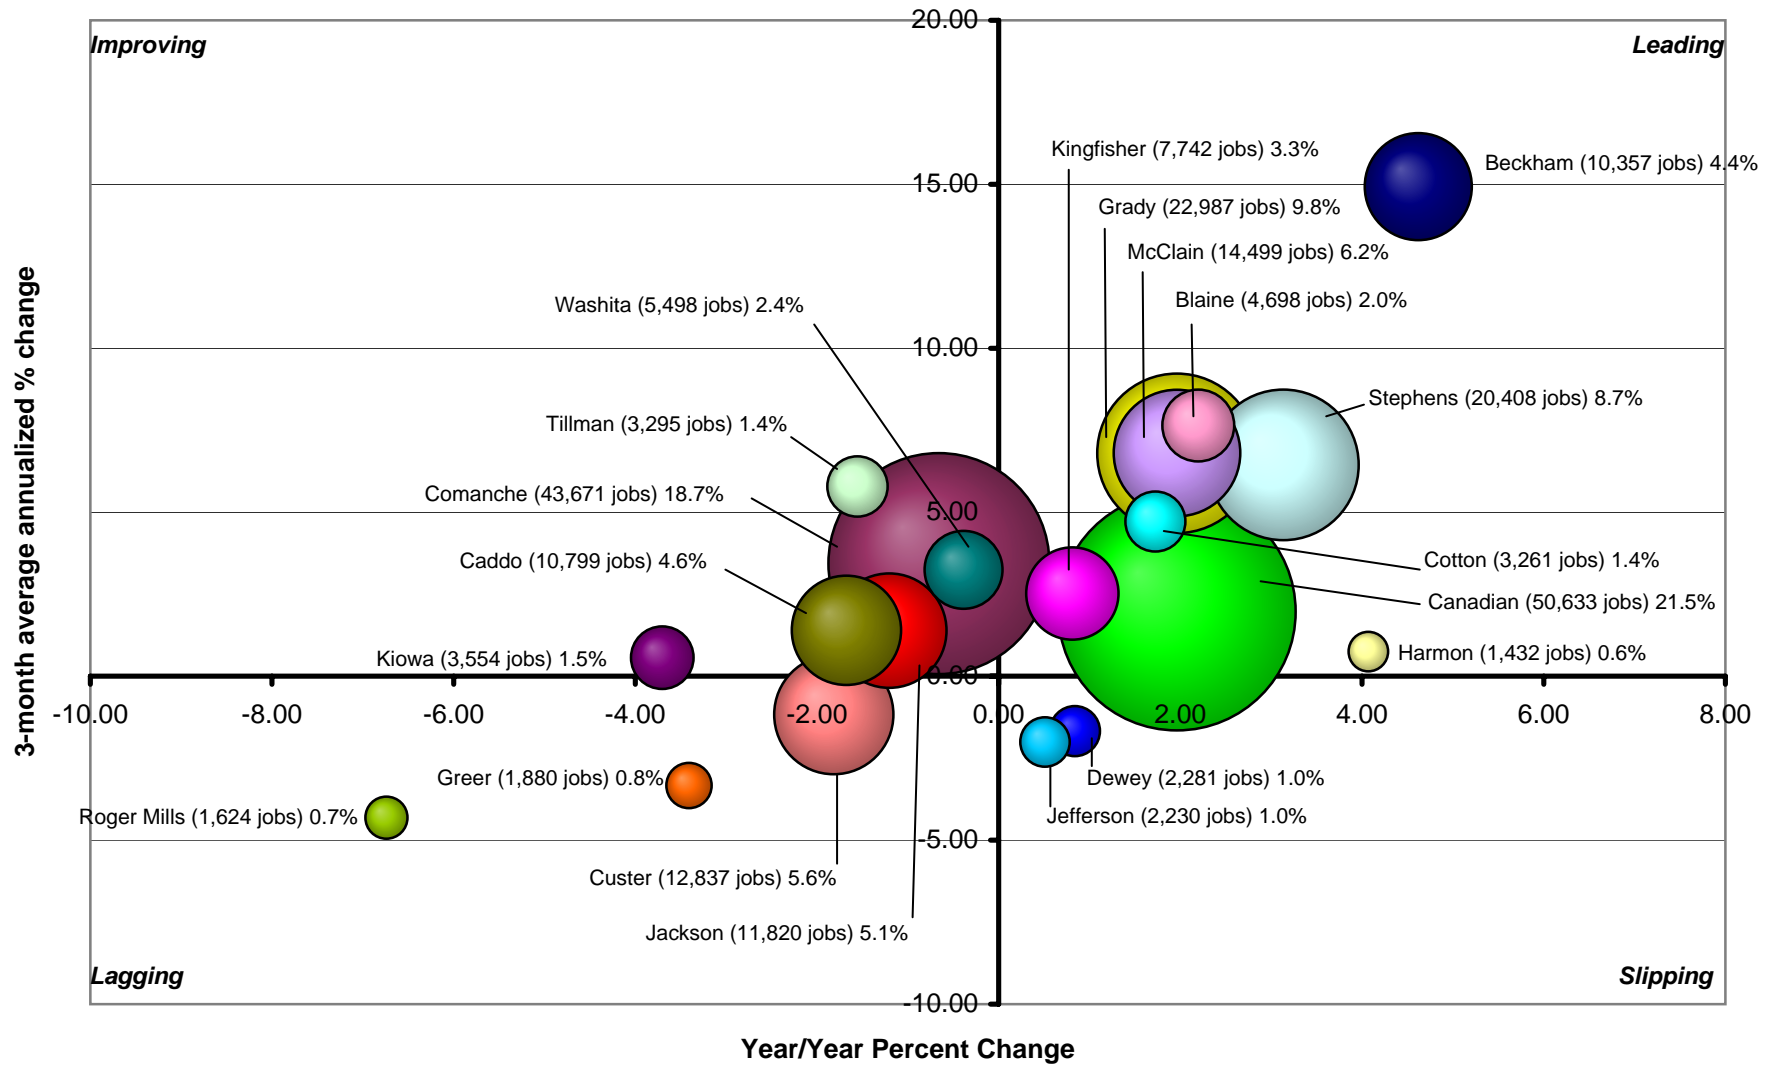

SOIC Employment Momentum by County

2nd Quarter 2006

Source: Origins - Bureau of Labor Statistics Online Database

SOIC Employment Momentum by County

3rd Quarter 2006

Source: Origins - Bureau of Labor Statistics Online Database

SOIC Employment Momentum by County

4th Quarter 2006

Source: Origins - Bureau of Labor Statistics Online Database

SOIC Employment Momentum by County

1st Quarter 2007

Source: Origins - Bureau of Labor Statistics Online Database

SOIC Employment Momentum by County

2nd Quarter 2007

Source: Origins - Bureau of Labor Statistics Online Database

SOIC Employment Momentum by County

3rd Quarter 2007

Source: Origins - Bureau of Labor Statistics Online Database