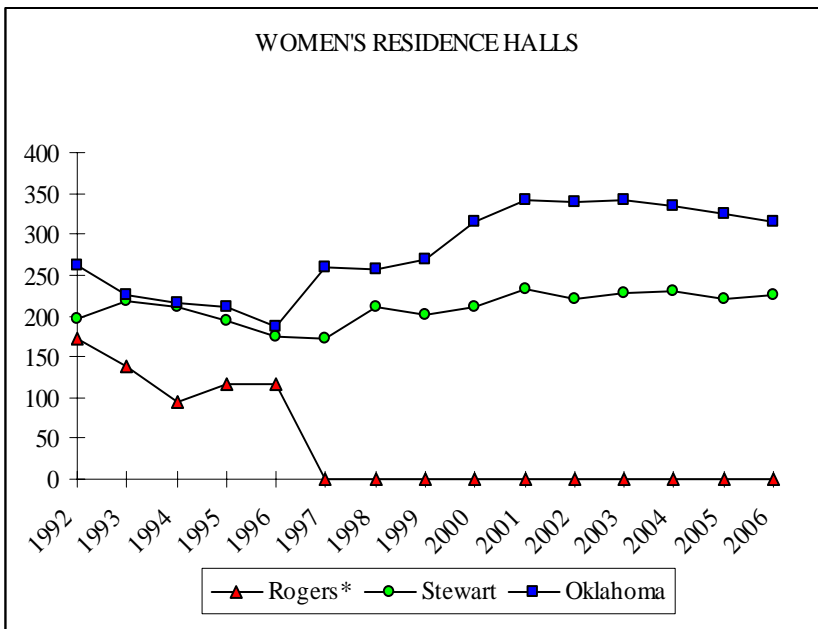

FALL UNIVERSITY HOUSING CENSUS

Fall	Women's Residence Halls				Men's Residence Halls			
	Rogers*	Stewart	Oklahoma	Total	Jefferson	Parker/ Rogers*	Neff	Total
1992	173	196	262	631	182	176	202	560
1993	139	217	226	582	182	203	190	575
1994	95	210	215	520	183	159	152	494
1995	116	195	211	522	177	127	113	417
1996	117	174	187	478	175	117	133	425
1997	0	171	259	430	138	101	132	371
1998	0	211	256	467	174	134	149	457
1999	0	202	268	470	126	144	148	418
2000	0	211	314	525	149	110	155	414
2001	0	232	343	575	144	147	172	463
2002	0	221	339	560	156	157	179	492
2003	0	228	342	570	175	173	176	524
2004	0	230	335	565	150	150	152	452
2005	0	221	324	545	154	170	158	482
2006	0	225	316	541	156	146	157	459
Capacity**	0	266	392	658	198	198	225	621

*Beginning in Fall 1997, Rogers became a men's residence hall and Parker was closed. **Capacity numbers are based upon double occupancy in each room.

Source: Student Housing's tenth class day report of each fall semester