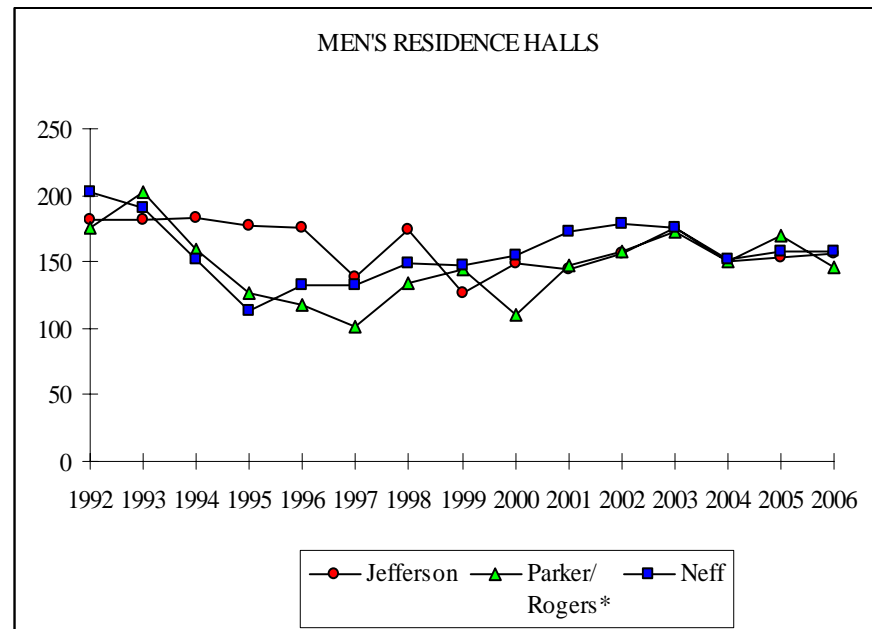

FALL UNIVERSITY HOUSING CENSUS

Fall	Women's Residence Halls				Men's Residence Halls			
	Rogers*	Stewart	Oklahoma	Total	Jefferson	Parker/ Rogers*	Neff	Total
1992	173	196	262	631	182	176	202	560
1993	139	217	226	582	182	203	190	575
1994	95	210	215	520	183	159	152	494
1995	116	195	211	522	177	127	113	417
1996	117	174	187	478	175	117	133	425
1997	0	171	259	430	138	101	132	371
1998	0	211	256	467	174	134	149	457
1999	0	202	268	470	126	144	148	418
2000	0	211	314	525	149	110	155	414
2001	0	232	343	575	144	147	172	463
2002	0	221	339	560	156	157	179	492
2003	0	228	342	570	175	173	176	524
2004	0	230	335	565	150	150	152	452
2005	0	221	324	545	154	170	158	482
2006	0	225	316	541	156	146	157	459
Capacity**	0	266	392	658	198	198	225	621

*Beginning in Fall 1997, Rogers became a men's residence hall and Parker was closed. **Capacity numbers are based upon double occupancy in each room.

Source: Student Housing's tenth class day report of each fall semester