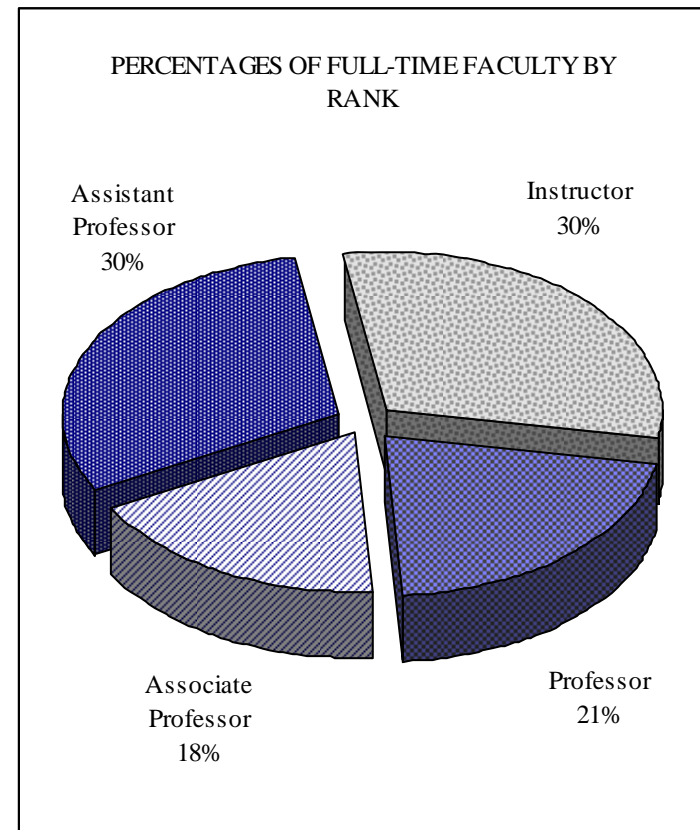

## FALL 2006 FULL-TIME FACULTY BY GENDER AND RANK – WEATHERFORD CAMPUS

Rank	Male			Female			Total
	Number	Percent	Doctorates	Number	Percent	Doctorates	
Professor	34	81%	34	8	19%	8	42
Associate Professor	21	58%	21	15	42%	15	36
Assistant Professor	34	57%	24	26	43%	17	60
Instructor	25	42%	0	35	58%	0	60
<i>Total</i>	<i>114</i>	<i>58%</i>		<i>84</i>	<i>42%</i>		<i>198</i>
Number with Doctorates			79			40	119
Percent of Total with Doctorates			69%			48%	60%

This report includes all FT faculty, including academic deans and coaches.