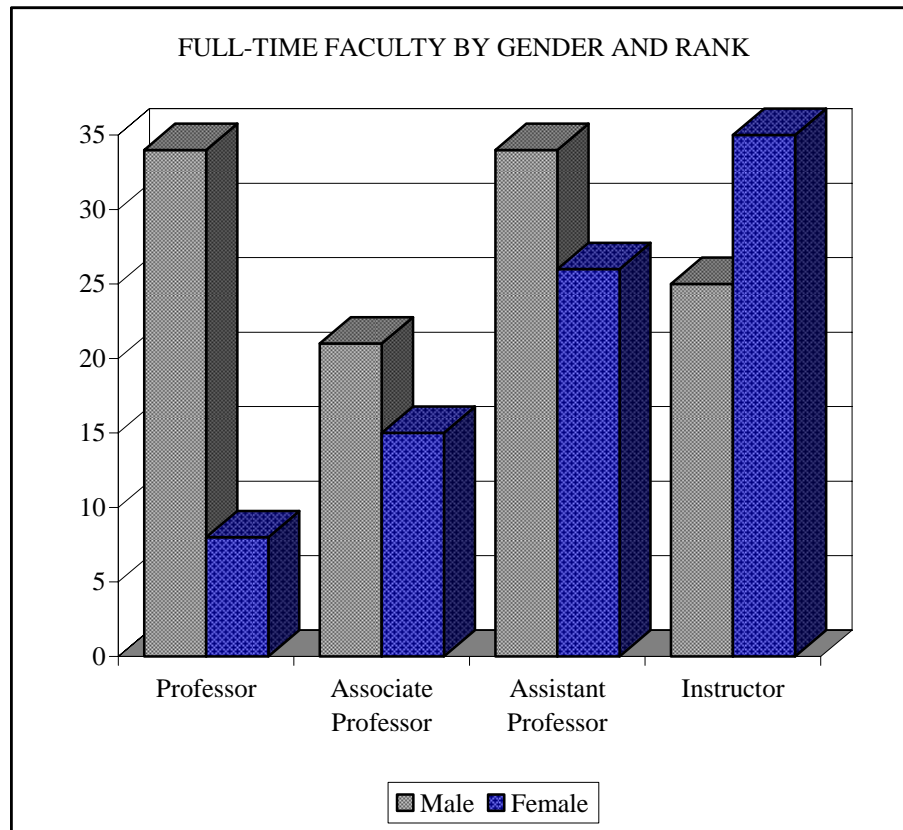

## FALL 2006 FULL-TIME FACULTY BY GENDER AND RANK – WEATHERFORD CAMPUS

Rank	Male			Female			Total
	Number	Percent	Doctorates	Number	Percent	Doctorates	
Professor	34	81%	34	8	19%	8	42
Associate Professor	21	58%	21	15	42%	15	36
Assistant Professor	34	57%	24	26	43%	17	60
Instructor	25	42%	0	35	58%	0	60
<i>Total</i>	<i>114</i>	<i>58%</i>		<i>84</i>	<i>42%</i>		<i>198</i>
Number with Doctorates			79			40	119
Percent of Total with Doctorates			69%			48%	60%