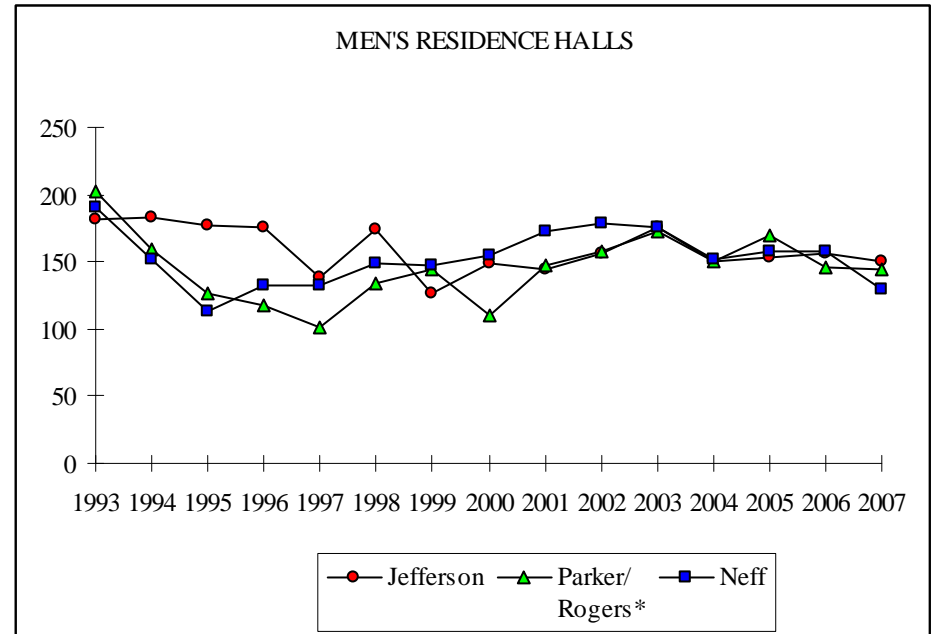

FALL UNIVERSITY HOUSING CENSUS

Fall	Women's Residence Halls				Men's Residence Halls			
	Rogers*	Stewart	Oklahoma	Total	Jefferson	Parker/ Rogers*	Neff	Total
1993	139	217	226	582	182	203	190	575
1994	95	210	215	520	183	159	152	494
1995	116	195	211	522	177	127	113	417
1996	117	174	187	478	175	117	133	425
1997	0	171	259	430	138	101	132	371
1998	0	211	256	467	174	134	149	457
1999	0	202	268	470	126	144	148	418
2000	0	211	314	525	149	110	155	414
2001	0	232	343	575	144	147	172	463
2002	0	221	339	560	156	157	179	492
2003	0	228	342	570	175	173	176	524
2004	0	230	335	565	150	150	152	452
2005	0	221	324	545	154	170	158	482
2006	0	225	316	541	156	146	157	459
2007	0	228	316	544	151	145	129	425
Capacity**	0	266	392	658	198	198	225	621

*Beginning in Fall 1997, Rogers became a men's residence hall and Parker was closed. **Capacity numbers are based upon double occupancy in each room.
 Source: Student Housing's tenth class day report for each fall semester