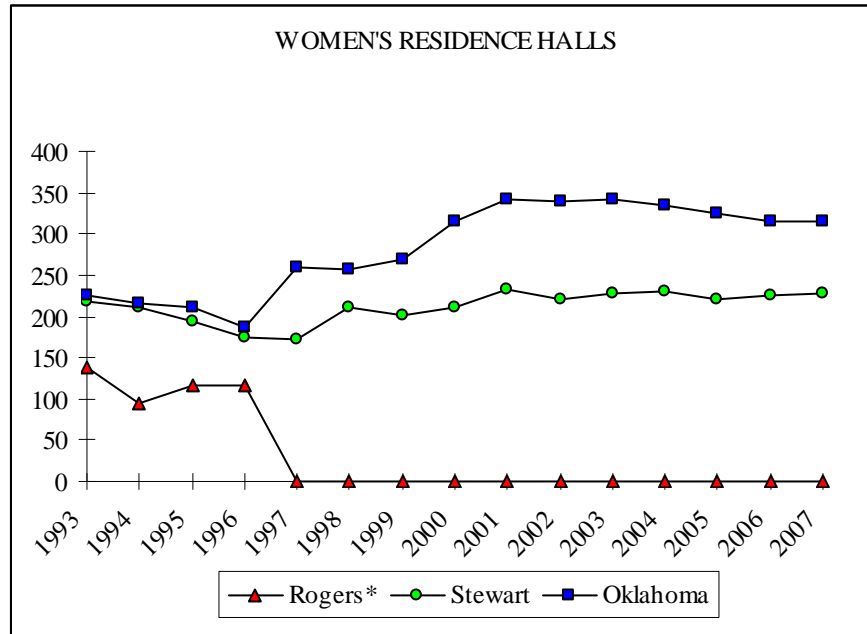

FALL UNIVERSITY HOUSING CENSUS

Fall	Women's Residence Halls				Men's Residence Halls			
	Rogers*	Stewart	Oklahoma	Total	Jefferson	Parker/ Rogers*	Neff	Total
1993	139	217	226	582	182	203	190	575
1994	95	210	215	520	183	159	152	494
1995	116	195	211	522	177	127	113	417
1996	117	174	187	478	175	117	133	425
1997	0	171	259	430	138	101	132	371
1998	0	211	256	467	174	134	149	457
1999	0	202	268	470	126	144	148	418
2000	0	211	314	525	149	110	155	414
2001	0	232	343	575	144	147	172	463
2002	0	221	339	560	156	157	179	492
2003	0	228	342	570	175	173	176	524
2004	0	230	335	565	150	150	152	452
2005	0	221	324	545	154	170	158	482
2006	0	225	316	541	156	146	157	459
2007	0	228	316	544	151	145	129	425
Capacity**	0	266	392	658	198	198	225	621

*Beginning in Fall 1997, Rogers became a men's residence hall and Parker was closed. **Capacity numbers are based upon double occupancy in each room.
 Source: Student Housing's tenth class day report for each fall semester