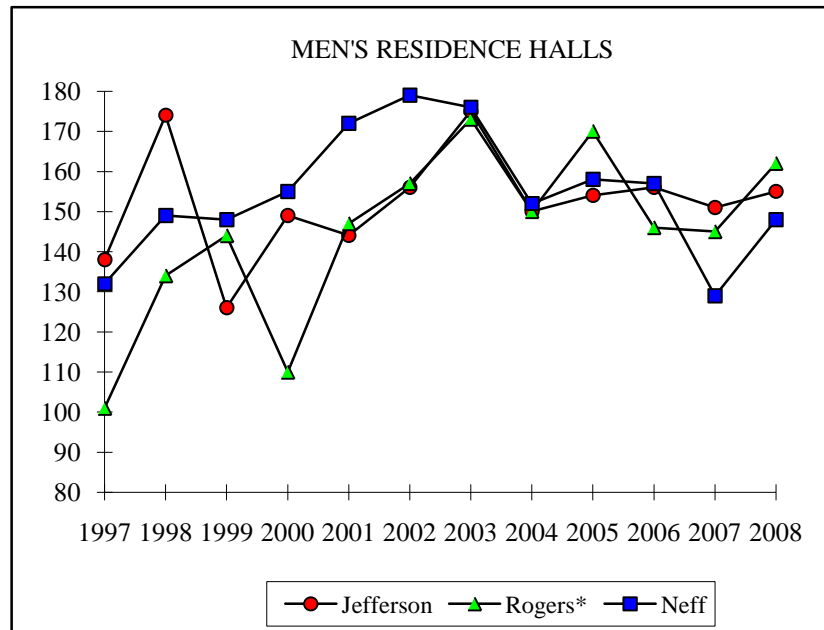

FALL UNIVERSITY HOUSING CENSUS

Fall	Women's Residence Halls			Men's Residence Halls			
	Stewart	Oklahoma	Total	Jefferson	Rogers*	Neff	Total
1997	171	259	430	138	101	132	371
1998	211	256	467	174	134	149	457
1999	202	268	470	126	144	148	418
2000	211	314	525	149	110	155	414
2001	232	343	575	144	147	172	463
2002	221	339	560	156	157	179	492
2003	228	342	570	175	173	176	524
2004	230	335	565	150	150	152	452
2005	221	324	545	154	170	158	482
2006	225	316	541	156	146	157	459
2007	228	316	544	151	145	129	425
2008	219	326	545	155	162	148	465
Capacity**	266	392	658	198	198	225	621

*Beginning in Fall 1997, Rogers became a men's residence hall and Parker was closed. **Capacity numbers are based upon double occupancy in each room.
 Source: Student Housing's tenth class day report for each fall semester