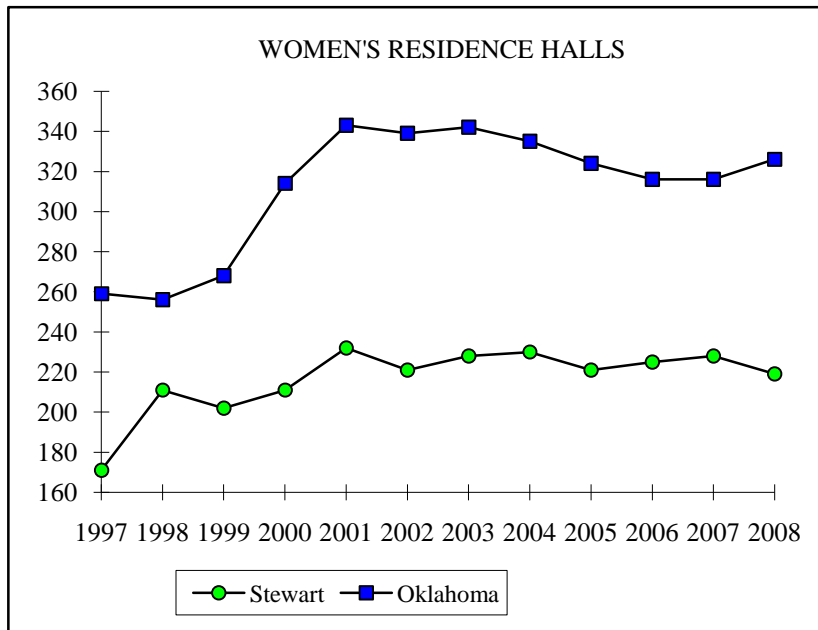

FALL UNIVERSITY HOUSING CENSUS

Fall	Women's Residence Halls			Men's Residence Halls			
	Stewart	Oklahoma	Total	Jefferson	Rogers*	Neff	Total
1997	171	259	430	138	101	132	371
1998	211	256	467	174	134	149	457
1999	202	268	470	126	144	148	418
2000	211	314	525	149	110	155	414
2001	232	343	575	144	147	172	463
2002	221	339	560	156	157	179	492
2003	228	342	570	175	173	176	524
2004	230	335	565	150	150	152	452
2005	221	324	545	154	170	158	482
2006	225	316	541	156	146	157	459
2007	228	316	544	151	145	129	425
2008	219	326	545	155	162	148	465
Capacity**	266	392	658	198	198	225	621

*Beginning in Fall 1997, Rogers became a men's residence hall and Parker was closed. **Capacity numbers are based upon double occupancy in each room.
 Source: Student Housing's tenth class day report for each fall semester