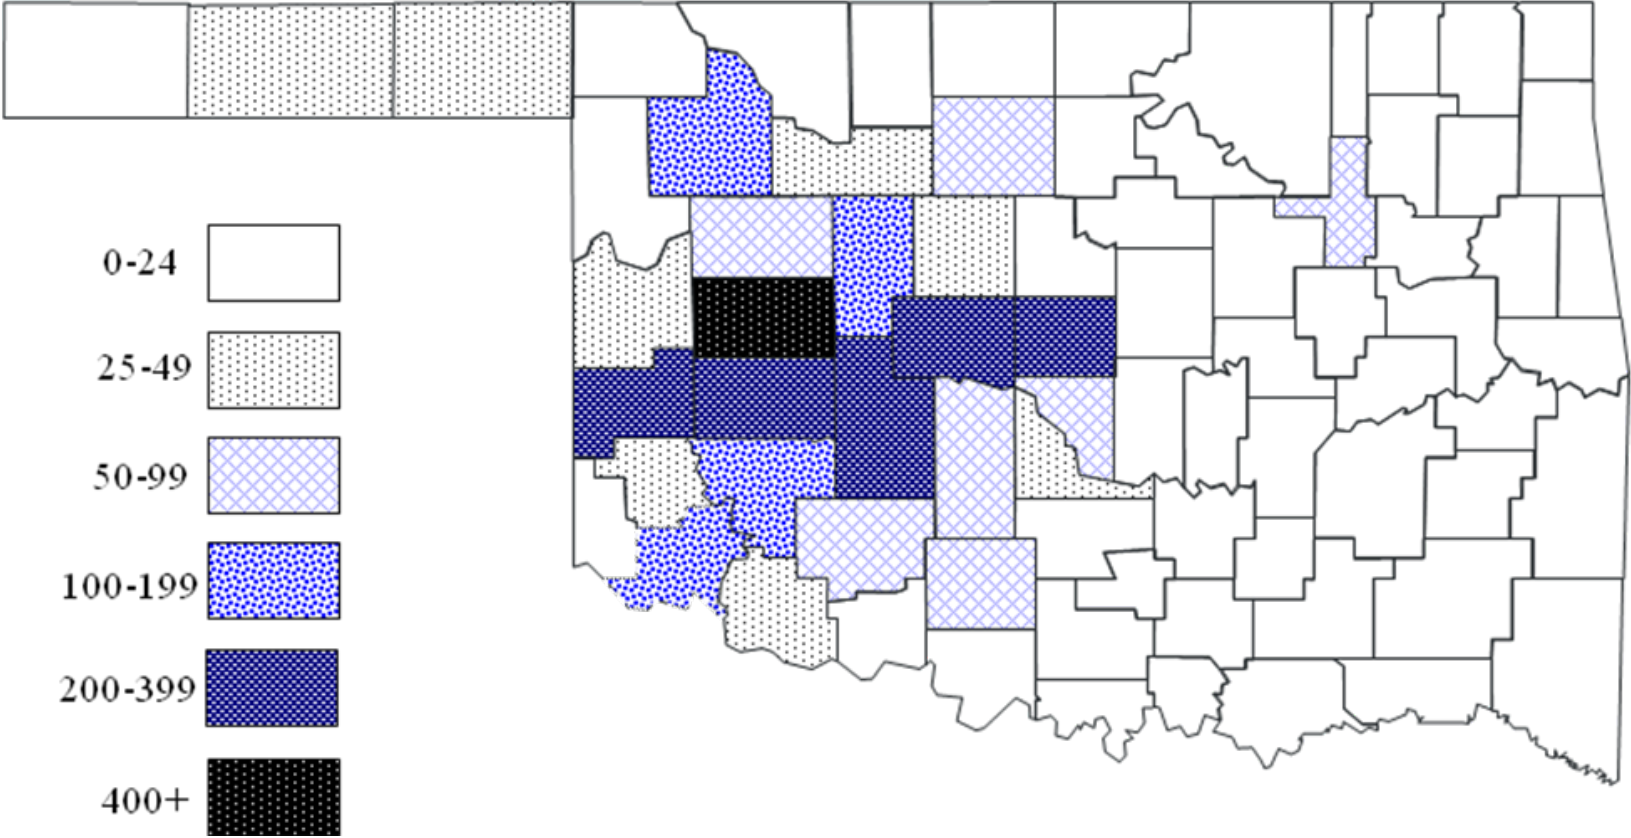

FALL 2008 ENROLLMENT BY COUNTY MAP
WEATHERFORD CAMPUS

Weatherford campus is located in Custer county