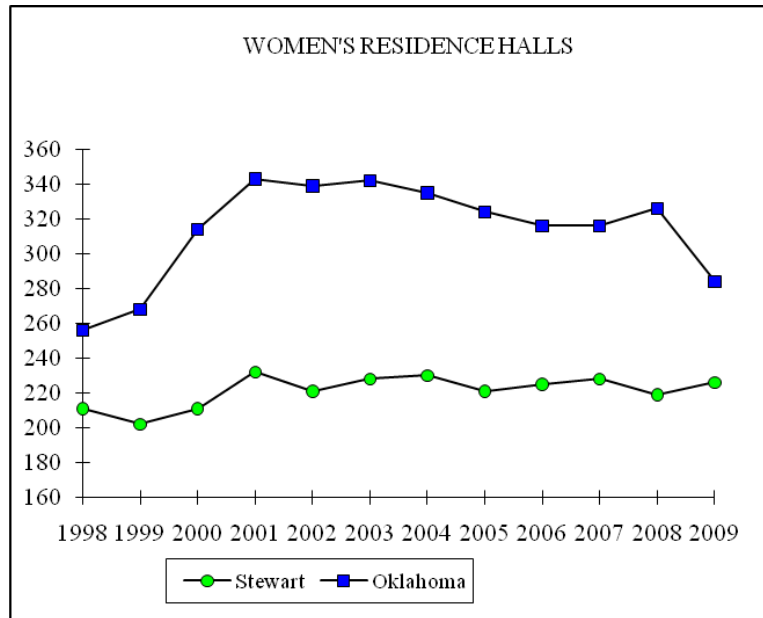

FALL UNIVERSITY HOUSING CENSUS

Fall	Women's Residence Halls			Men's Residence Halls			
	Stewart	Oklahoma	Total	Jefferson	Rogers*	Neff	Total
1998	211	256	467	174	134	149	457
1999	202	268	470	126	144	148	418
2000	211	314	525	149	110	155	414
2001	232	343	575	144	147	172	463
2002	221	339	560	156	157	179	492
2003	228	342	570	175	173	176	524
2004	230	335	565	150	150	152	452
2005	221	324	545	154	170	158	482
2006	225	316	541	156	146	157	459
2007	228	316	544	151	145	129	425
2008	219	326	545	155	162	148	465
2009	226	284	510	162	151	160	473
Capacity**	266	392	658	198	198	225	621

*Beginning in Fall 1997, Rogers became a men's residence hall and Parker was closed. **Capacity numbers are based upon double occupancy in each room.

Source: Student Housing's tenth class day report for each fall semester