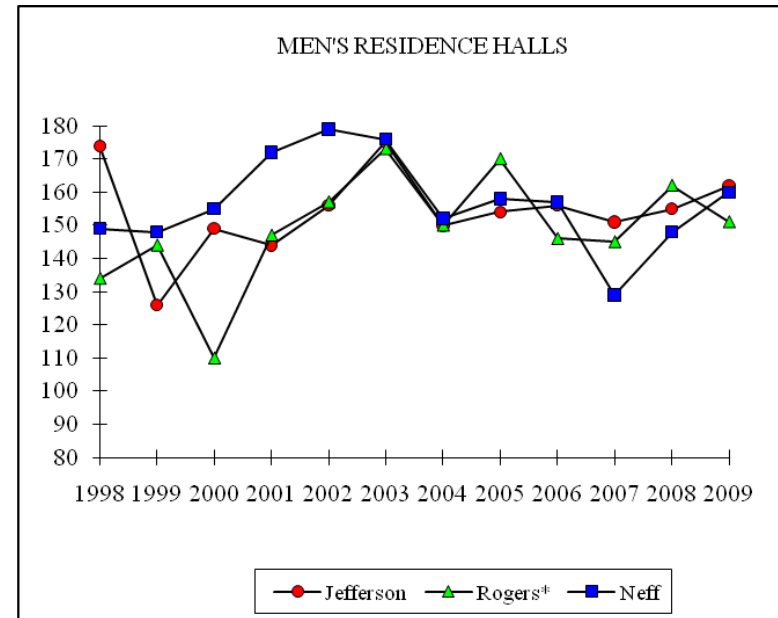

FALL UNIVERSITY HOUSING CENSUS

Fall	Women's Residence Halls			Men's Residence Halls			
	Stewart	Oklahoma	Total	Jefferson	Rogers*	Neff	Total
1998	211	256	467	174	134	149	457
1999	202	268	470	126	144	148	418
2000	211	314	525	149	110	155	414
2001	232	343	575	144	147	172	463
2002	221	339	560	156	157	179	492
2003	228	342	570	175	173	176	524
2004	230	335	565	150	150	152	452
2005	221	324	545	154	170	158	482
2006	225	316	541	156	146	157	459
2007	228	316	544	151	145	129	425
2008	219	326	545	155	162	148	465
2009	226	284	510	162	151	160	473
Capacity**	266	392	658	198	198	225	621

*Beginning in Fall 1997, Rogers became a men's residence hall and Parker was closed. **Capacity numbers are based upon double occupancy in each room.

Source: Student Housing's tenth class day report for each fall semester