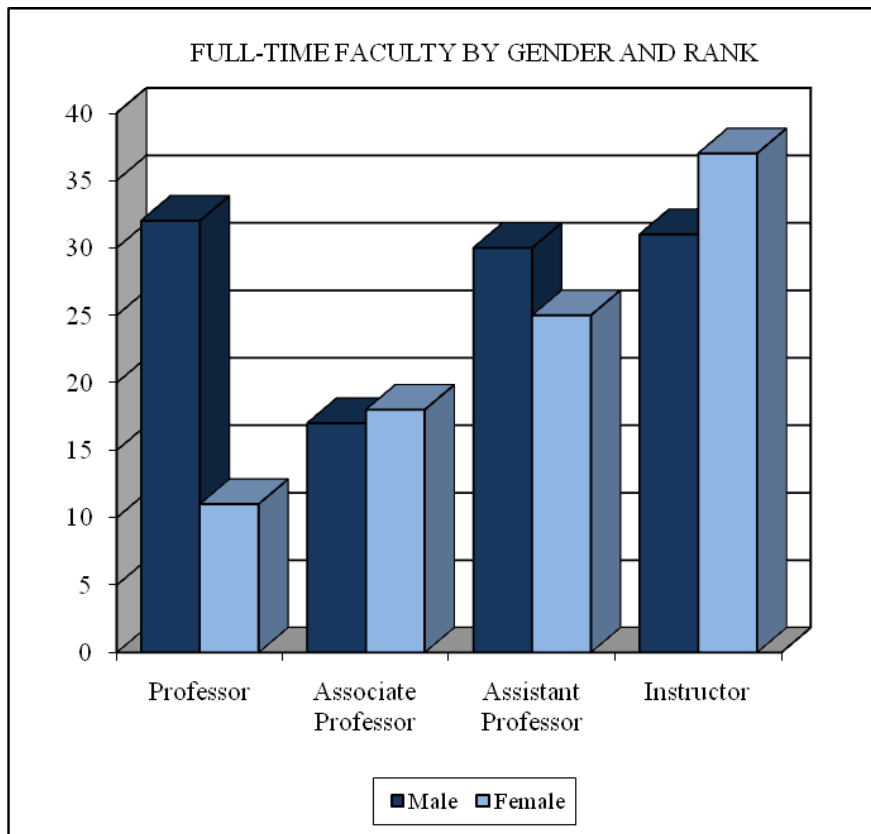

FALL 2009 FULL-TIME FACULTY BY GENDER AND RANK – WEATHERFORD CAMPUS

Rank	Male			Female			Total
	Number	Percent	Doctorates	Number	Percent	Doctorates	
Professor	32	74%	32	11	26%	11	43
Associate Professor	17	49%	17	18	51%	18	35
Assistant Professor	30	55%	24	25	45%	19	55
Instructor	31	46%	0	37	54%	0	68
<i>Total</i>	<i>110</i>	<i>55%</i>		<i>91</i>	<i>45%</i>		<i>201</i>
Number with Doctorates			73			48	121
Percent of Total with Doctorates			66%			53%	60%