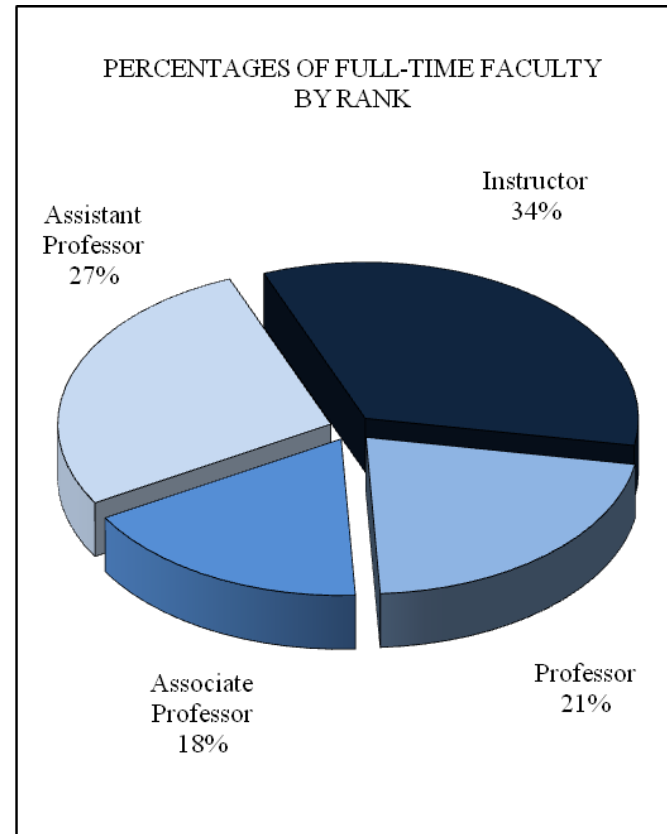

FALL 2009 FULL-TIME FACULTY BY GENDER AND RANK – WEATHERFORD CAMPUS

Rank	Male			Female			Total
	Number	Percent	Doctorates	Number	Percent	Doctorates	
Professor	32	74%	32	11	26%	11	43
Associate Professor	17	49%	17	18	51%	18	35
Assistant Professor	30	55%	24	25	45%	19	55
Instructor	31	46%	0	37	54%	0	68
<i>Total</i>	<i>110</i>	<i>55%</i>		<i>91</i>	<i>45%</i>		<i>201</i>
Number with Doctorates			73			48	121
Percent of Total with Doctorates			66%			53%	60%

This report includes all FT faculty, including academic deans and coaches.