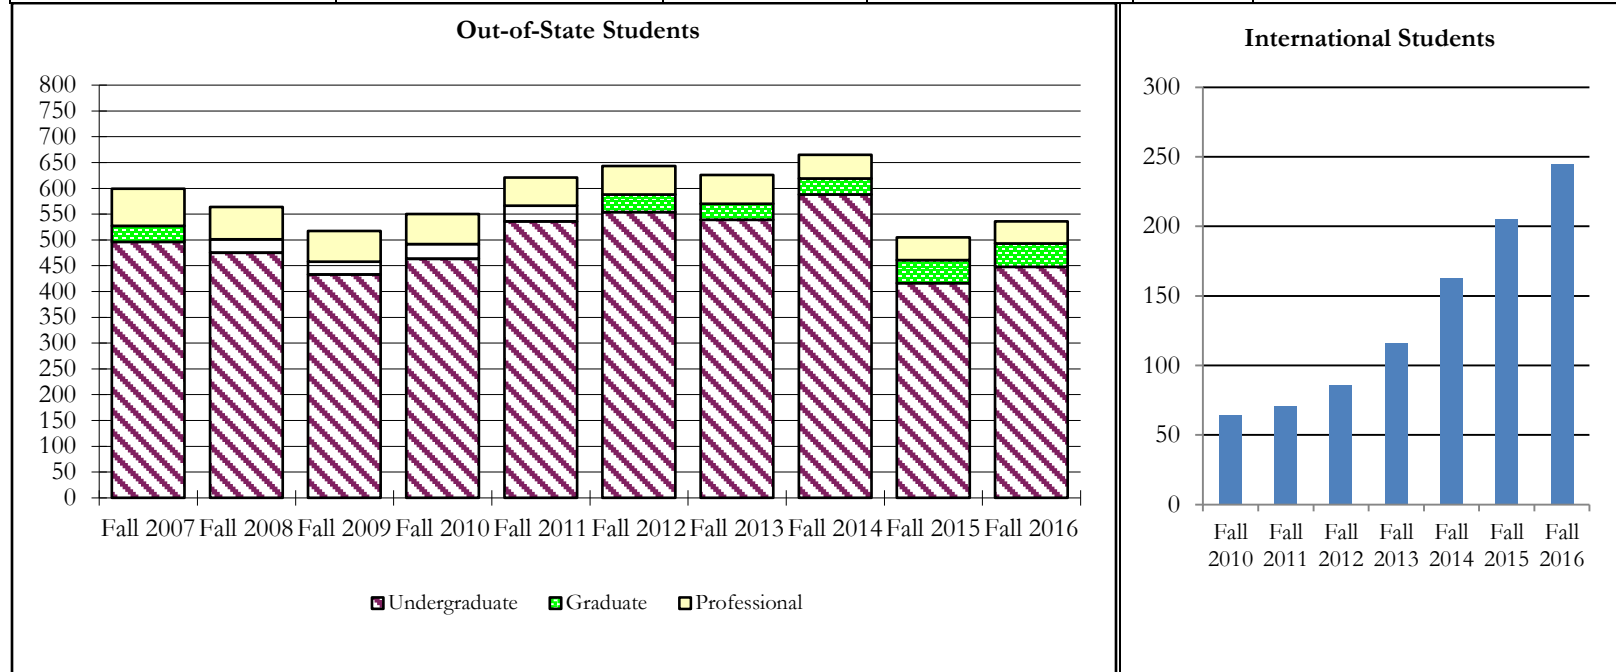

STUDENTS FROM OUTSIDE OF OKLAHOMA

	Out-of-State Students				International Students
	Undergraduate	Graduate	Professional	Total	Total
Fall 2007	496	31	72	599	
Fall 2008	475	26	63	564	
Fall 2009	433	25	59	517	61*
Fall 2010	463	29	58	550	64
Fall 2011	536	30	55	621	71
Fall 2012	554	34	55	643	86
Fall 2013	539	31	56	626	116
Fall 2014	588	31	46	665	163
Fall 2015	416	45	44	505	205
Fall 2016	448	45	43	536	245

*International student data not available prior to 2009.