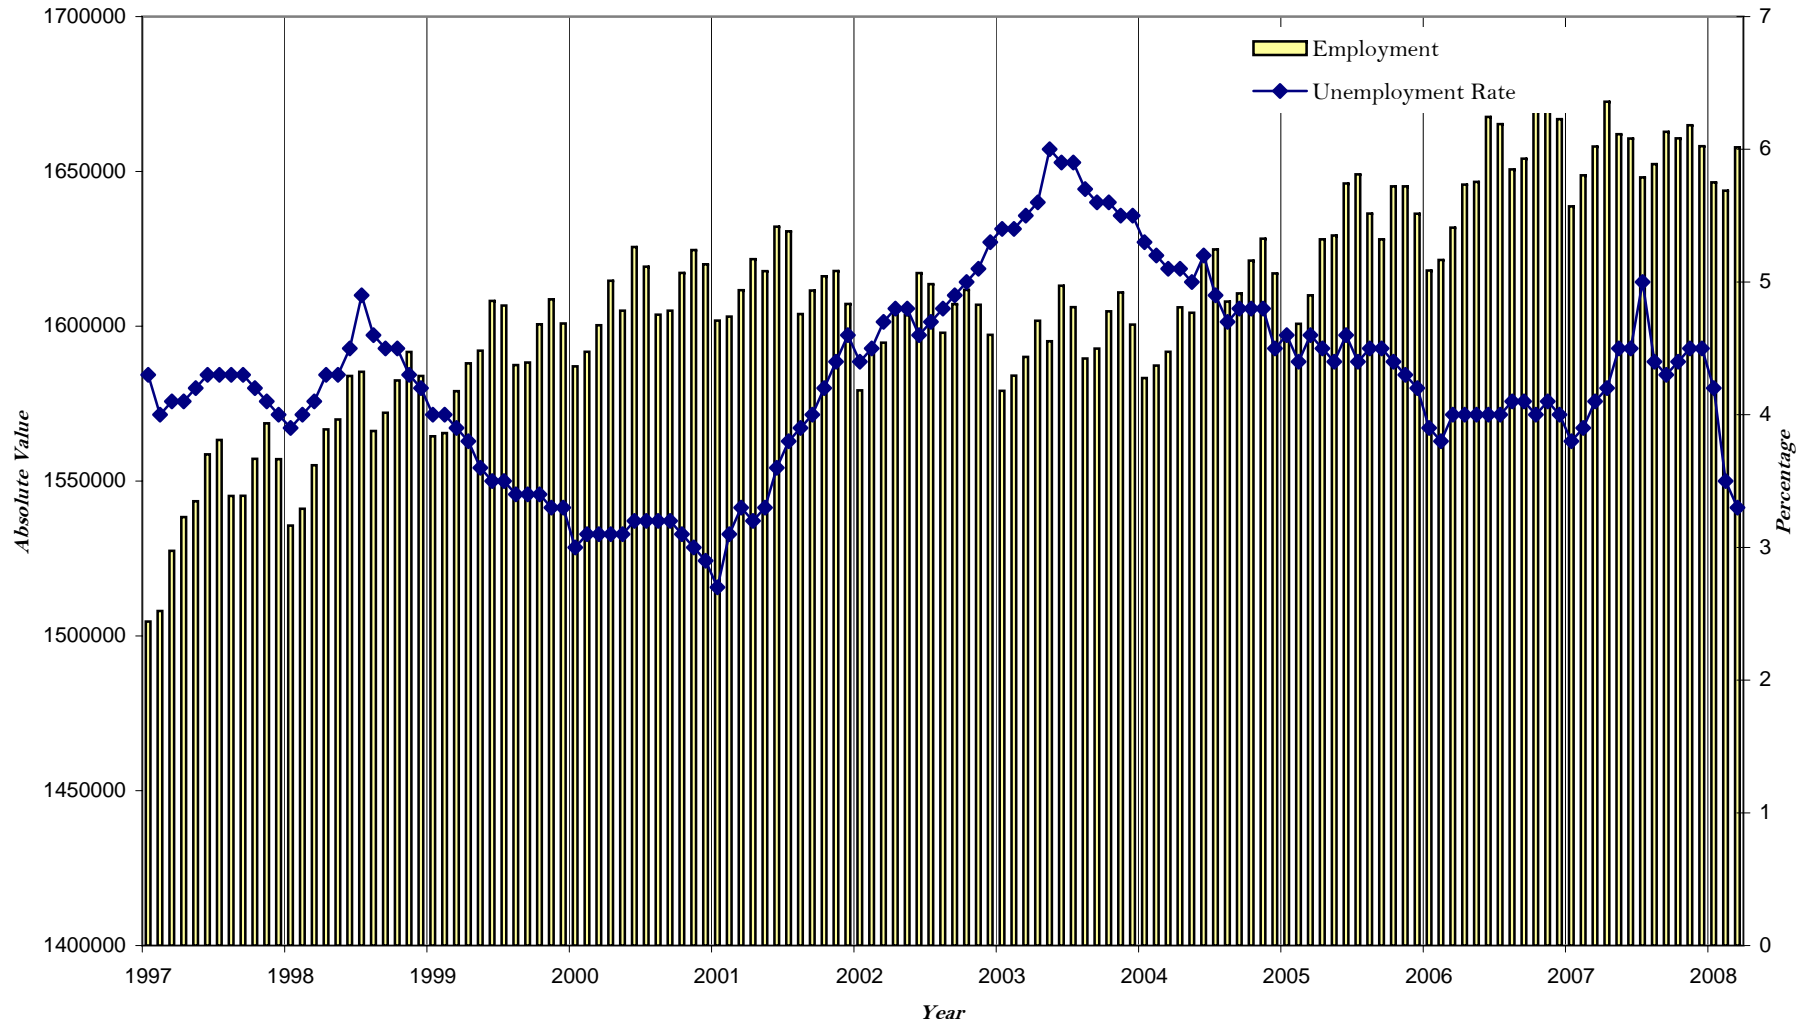

# Oklahoma Employment & Unemployment Rate

January 1997 - March 2008

Source: Origins - Bureau of Labor Statistics Online

# Oklahoma Employment & Unemployment Rate

## January 1997 - December 2007

Source: Origins - Bureau of Labor Statistics Online