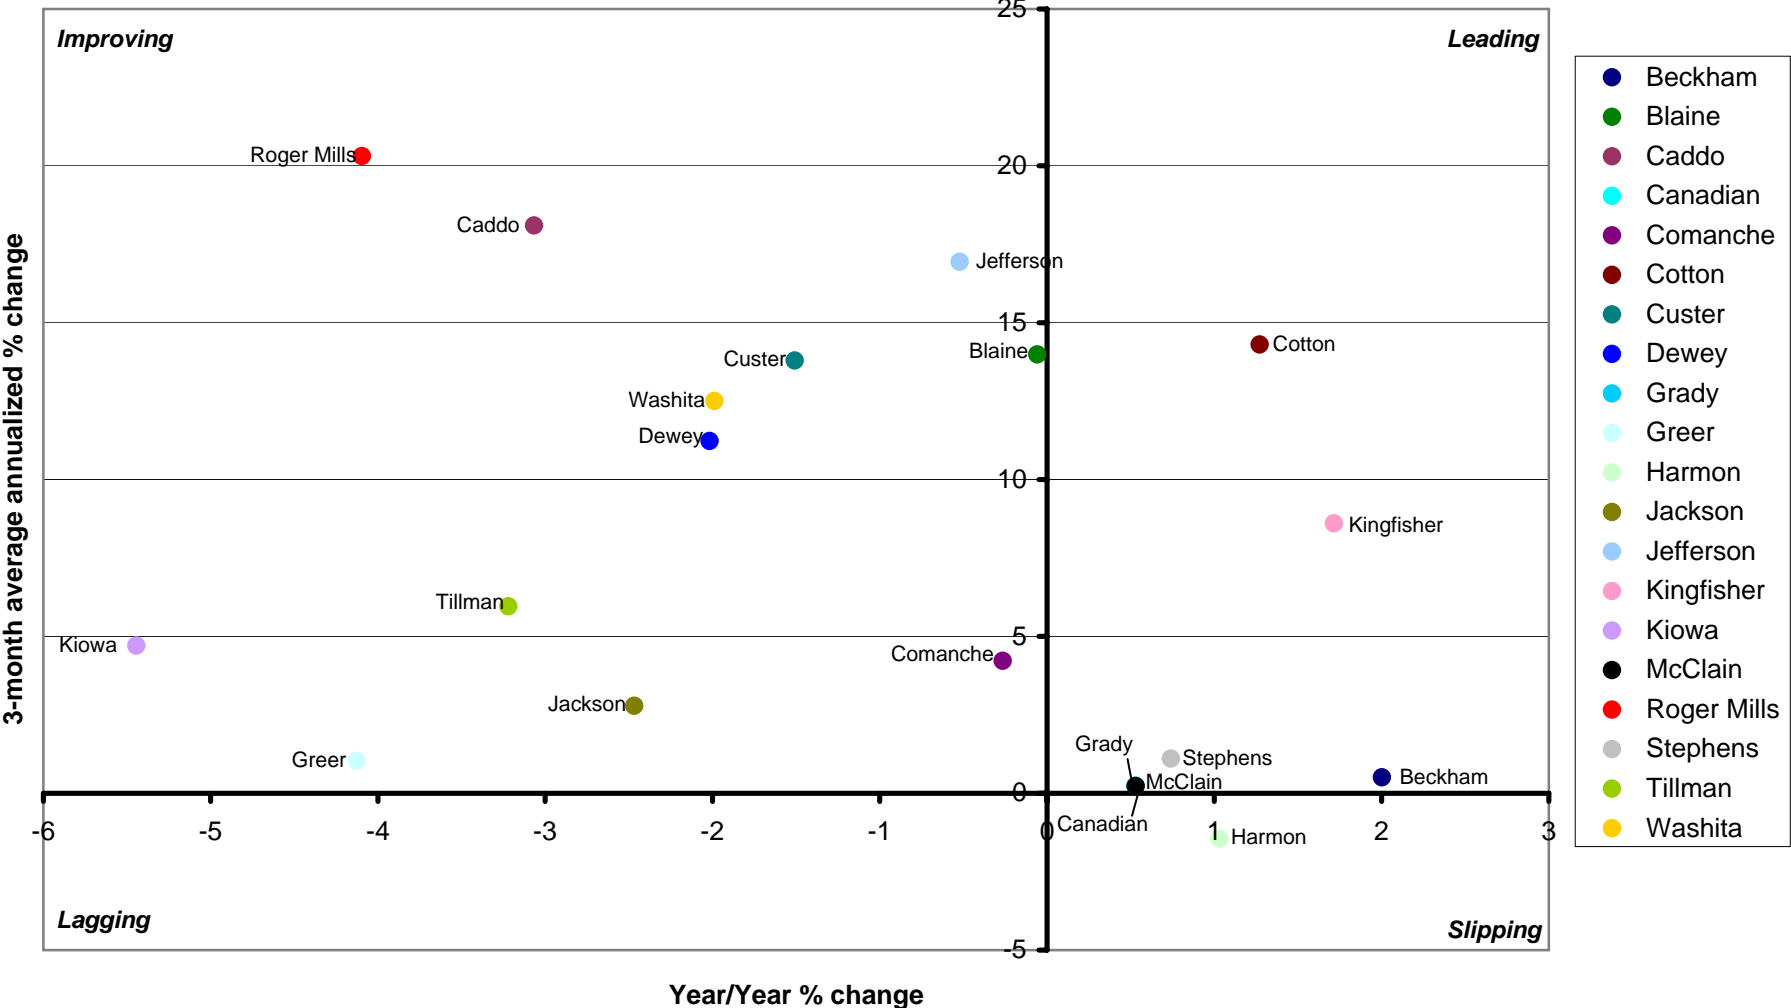

SOIC Region Employment Momentum

4th Qtr 2007

Source: Origins - Bureau of Labor Statistics Online Database