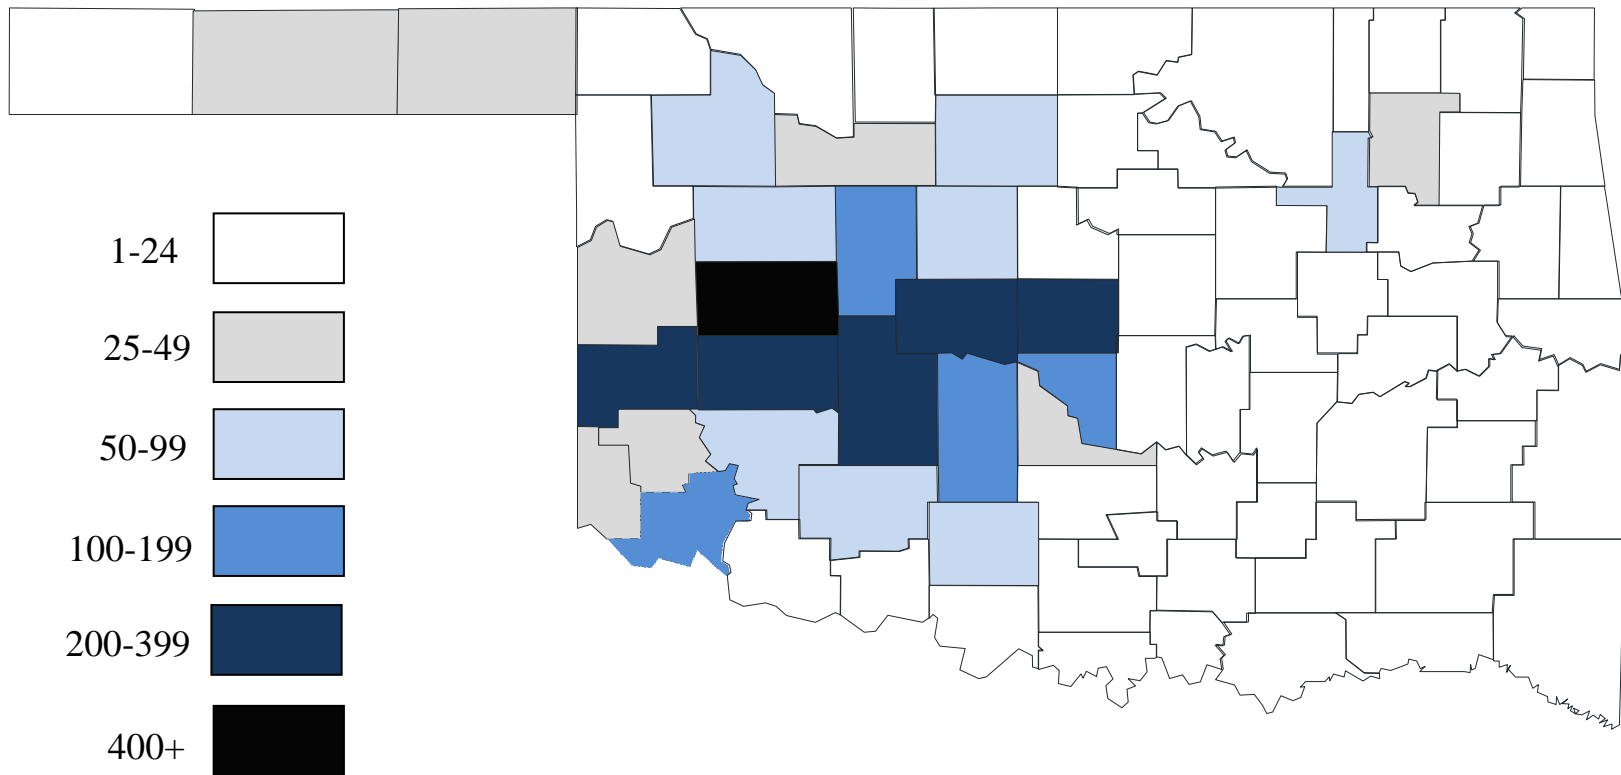

FALL 2010 ENROLLMENT BY COUNTY WEATHERFORD CAMPUS

Weatherford campus is located in Custer county