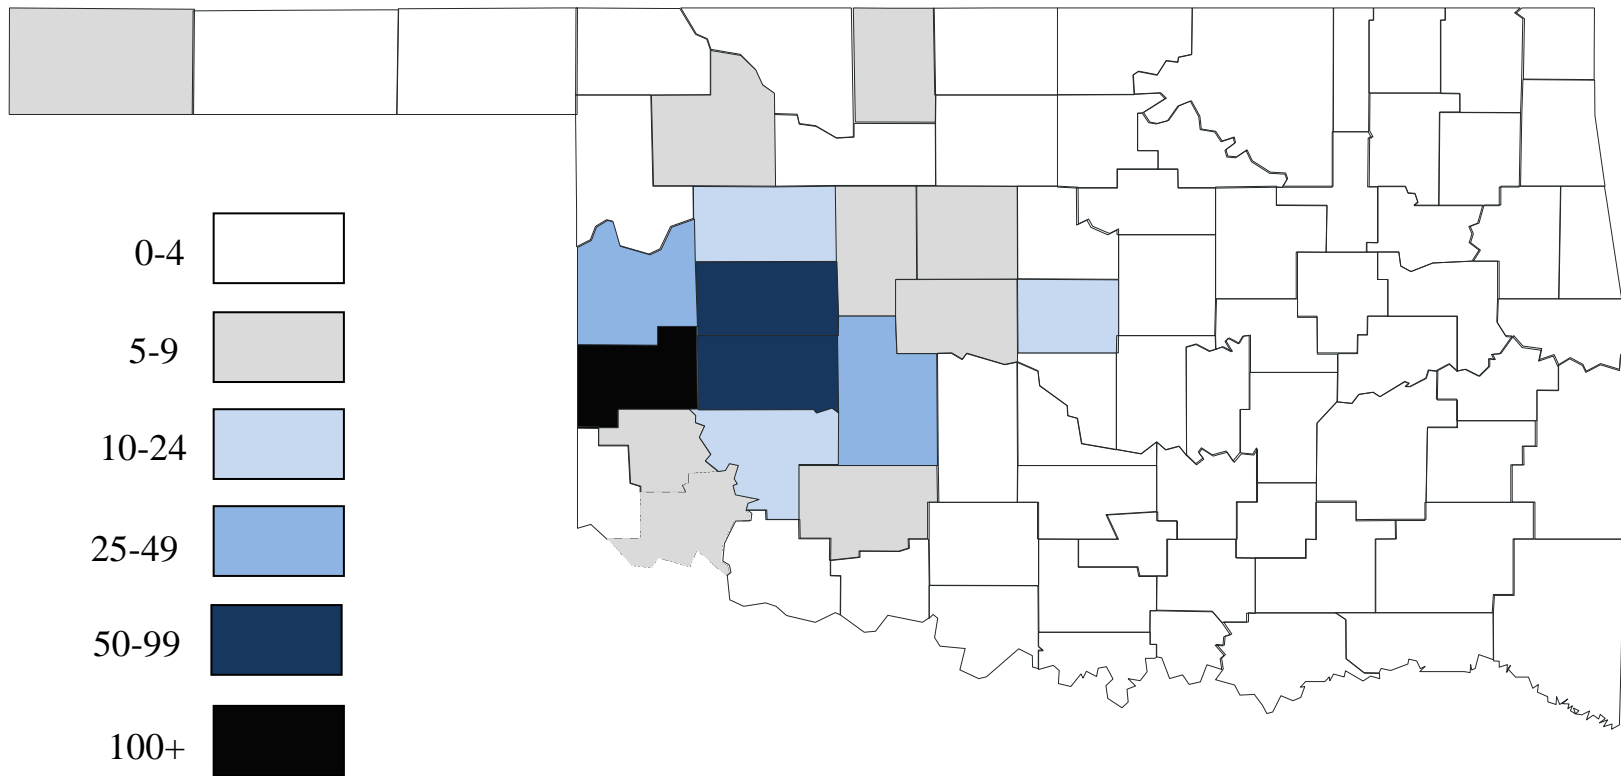

# FALL 2011 ENROLLMENT BY COUNTY SAYRE CAMPUS

Sayre campus is located in Beckham county