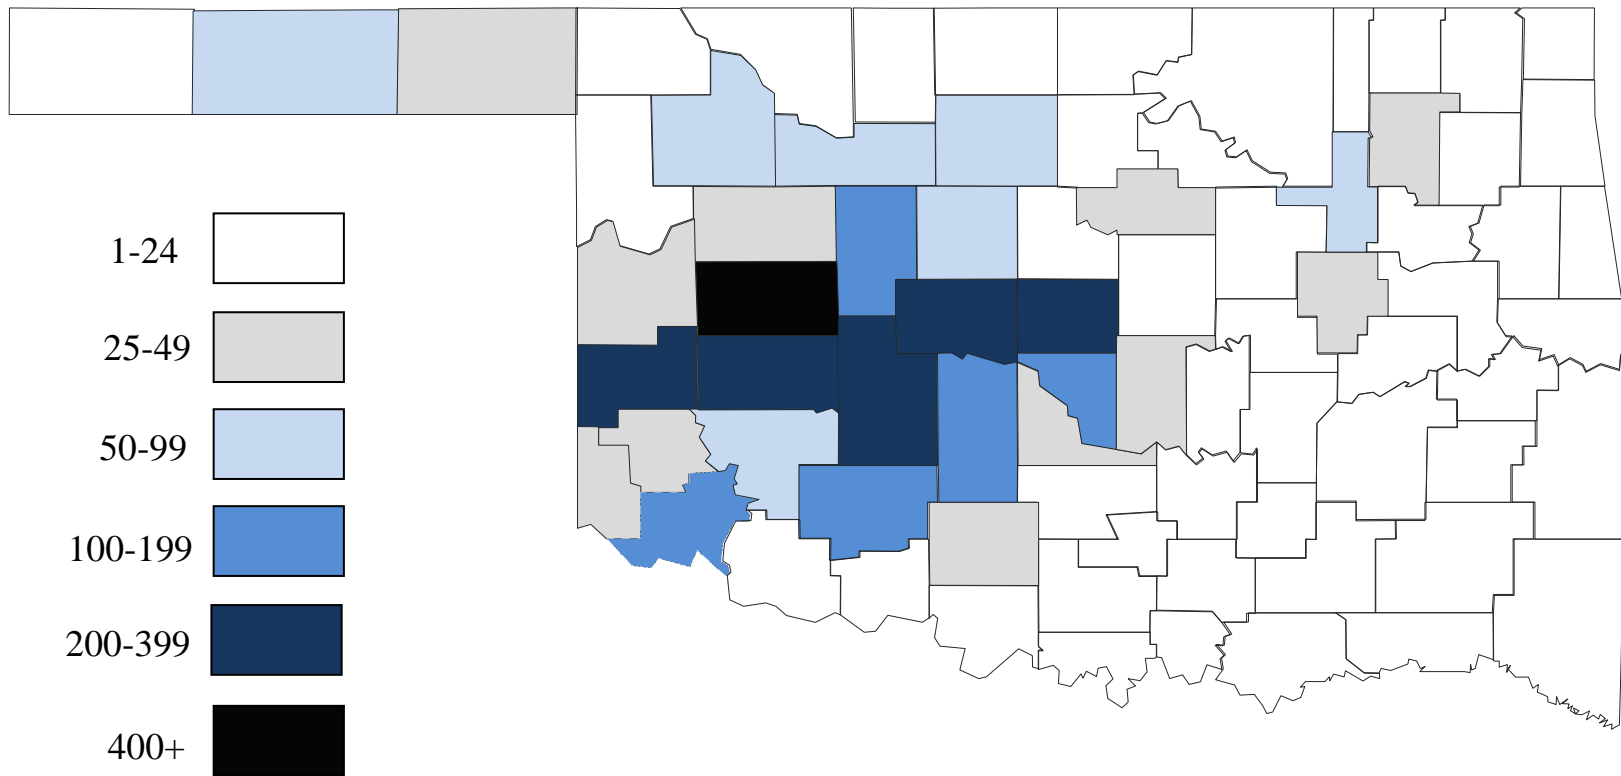

# FALL 2011 ENROLLMENT BY COUNTY WEATHERFORD CAMPUS

Weatherford campus is located in Custer county