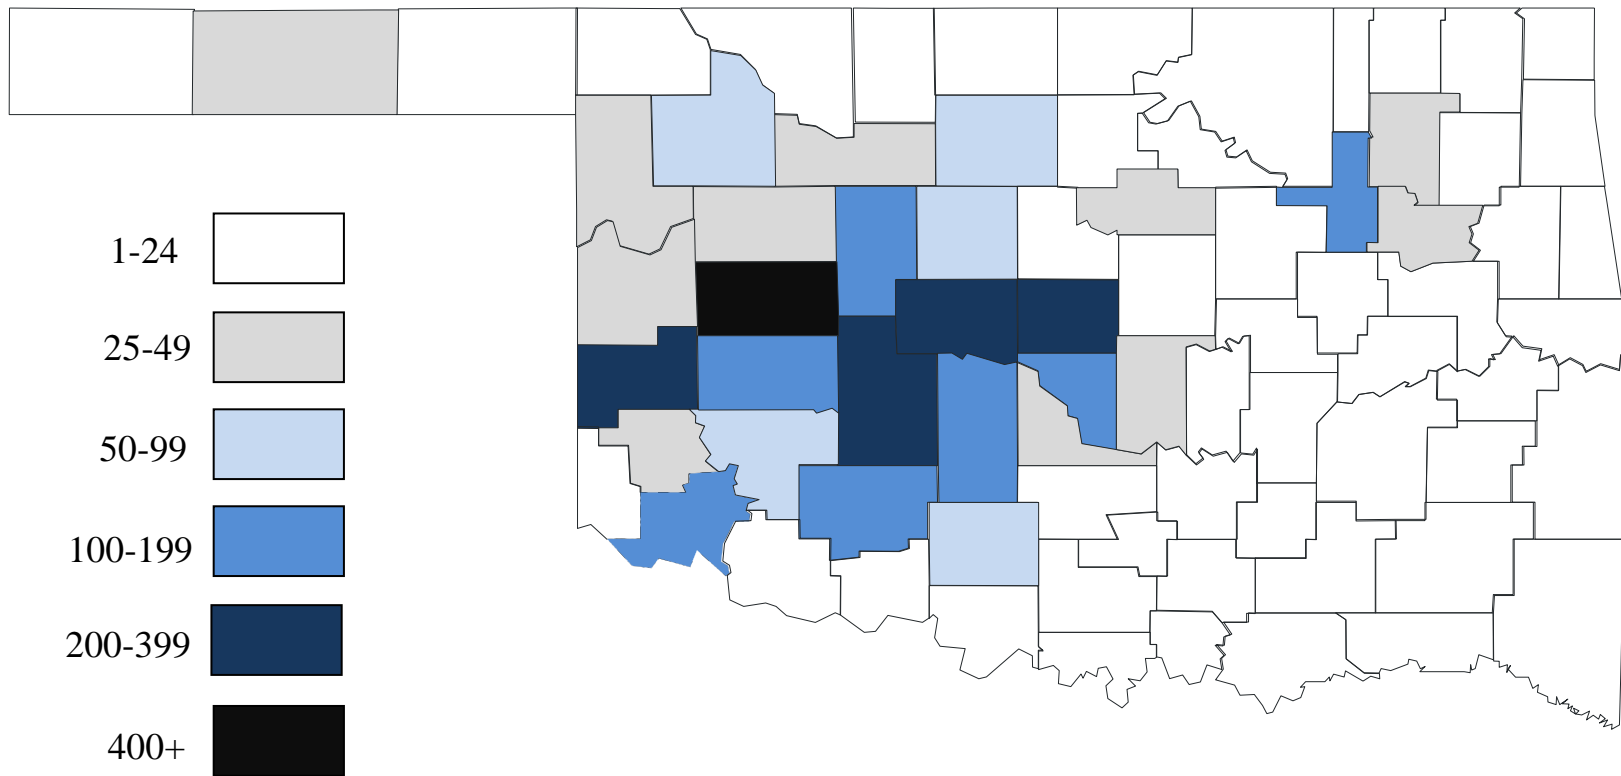

FALL 2012 ENROLLMENT BY COUNTY WEATHERFORD CAMPUS

Weatherford campus is located in Custer county