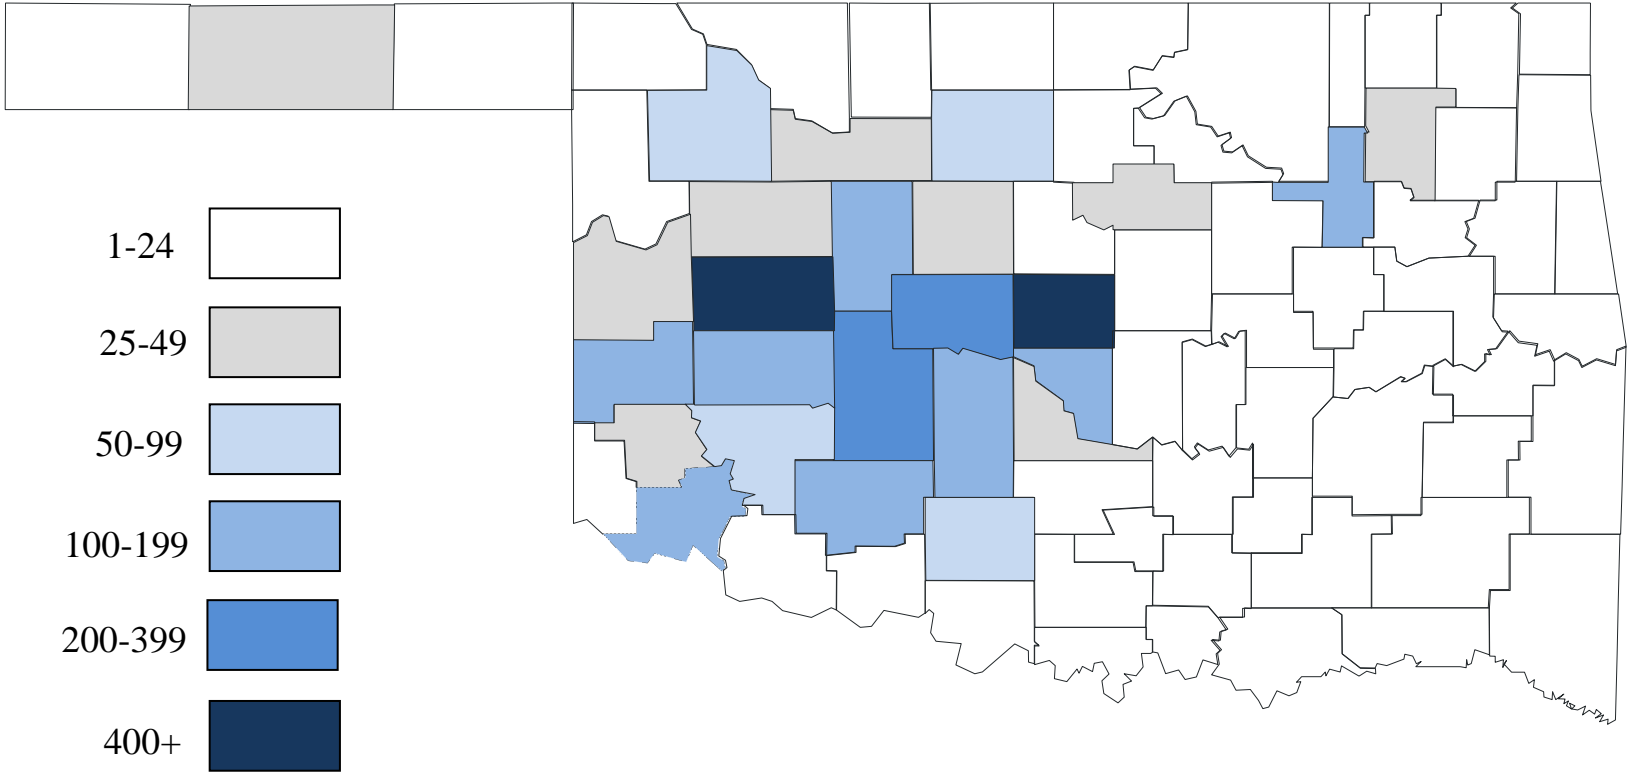

FALL 2013 ENROLLMENT BY COUNTY WEATHERFORD CAMPUS

Weatherford campus is located in Custer county