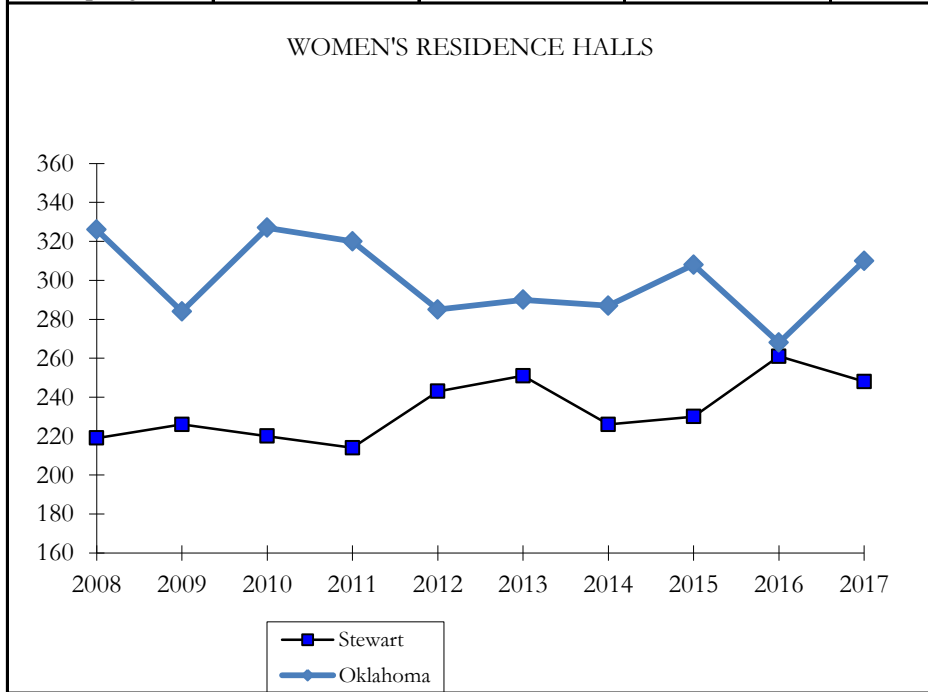

# FALL UNIVERSITY HOUSING CENSUS

Fall	Women's Residence Halls			Men's Residence Halls				Total in Residence Halls
	Stewart	Oklahoma	Total	Jefferson	Black Kettle**	Neff	Total	
2008	219	326	545	155	0	148	465	1,010
2009	226	284	510	162	0	160	473	983
2010	220	327	547	164	0	157	472	1,019
2011	214	320	534	189	0	188	562	1,096
2012	243	285	528	184	0	189	550	1,078
2013	251	290	541	150	0	177	470	1,011
2014	226	287	513	160	0	171	436	949
2015	230	308	538	153	0	173	437	975
2016	261	268	529	182	65	187	434	963
2017	248	310	558	174	72	189	435	993
Capacity*	288	355	643	194	83	213	490	1,133

\*Based upon double occupancy.

\*\* Black Kettle opened in 2015-16 school year. Rogers Hall is closed for renovation.