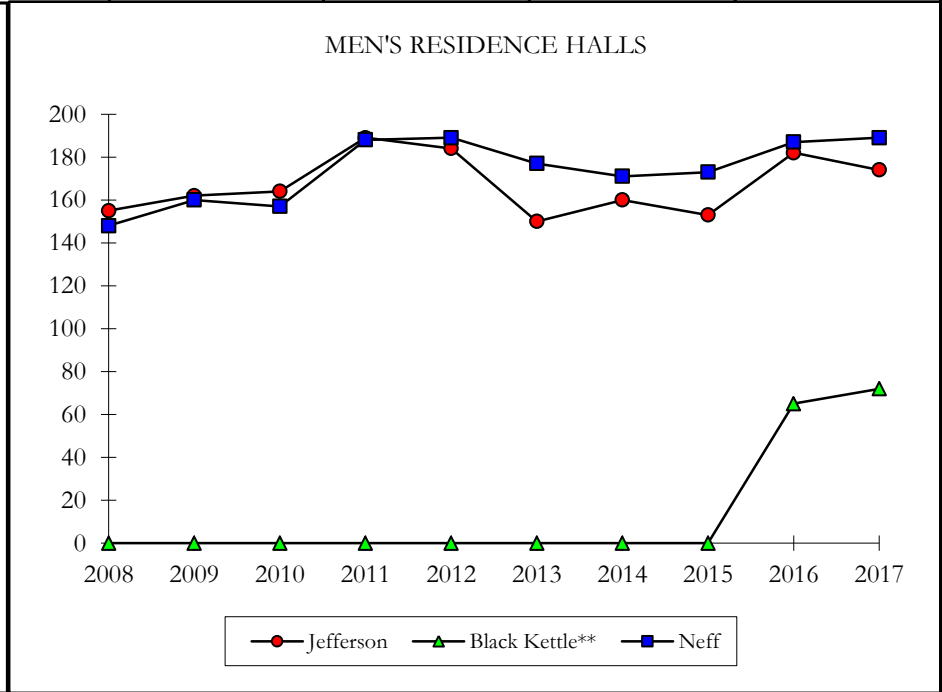

# FALL UNIVERSITY HOUSING CENSUS

Fall	Women's Residence Halls			Men's Residence Halls				Total in Residence Halls
	Stewart	Oklahoma	Total	Jefferson	Black Kettle**	Neff	Total	
2008	219	326	545	155	0	148	465	1,010
2009	226	284	510	162	0	160	473	983
2010	220	327	547	164	0	157	472	1,019
2011	214	320	534	189	0	188	562	1,096
2012	243	285	528	184	0	189	550	1,078
2013	251	290	541	150	0	177	470	1,011
2014	226	287	513	160	0	171	436	949
2015	230	308	538	153	0	173	437	975
2016	261	268	529	182	65	187	434	963
2017	248	310	558	174	72	189	435	993
Capacity*	288	355	643	194	83	213	490	1,133

\*Based upon double occupancy.

\*\* Black Kettle opened in 2015-16 school year. Rogers Hall is closed for renovation.