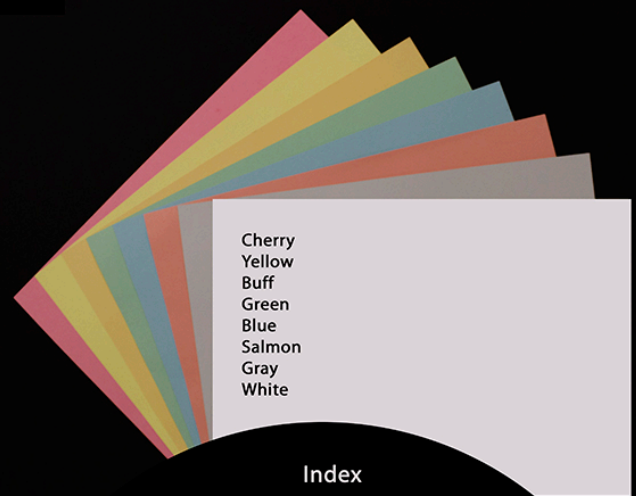

**Astrobright  
Text and Cover**

Re-Entry Red  
Rocket Red  
Cosmic Orange  
Galaxy Gold  
Solar Yellow  
Lift off Lemon  
Terra Green  
Gamma Green  
Celestial Blue  
Blast Off Blue  
Venus Violet  
Fireball Fuchsia  
Pulsar Pink

**Bond**

Cherry  
Yellow  
Buff  
Gold  
Green  
Blue  
Turquoise  
Pink  
Orchid  
Lilac  
Gray  
Salmon  
Natural

**Astroparch  
Cover**

Natural  
Green  
Gold  
Sand  
Blue  
Aged  
Pink  
Gray

**Index**

Cherry  
Yellow  
Buff  
Green  
Blue  
Salmon  
Gray  
White

**Astroparch  
Text**

White  
Blue  
Gray  
Natural

**Vellum**

Yellow  
Orange  
Green  
Orchid  
Pink  
Gray  
Natural  
Buff  
Tan

The above colors are 8.5 x 11 and sold by the ream  
500 sheets per ream for bond/text weight  
250 sheets per ream for index/vellum and cover weight  
-other sizes can be special ordered

White Hammermill ColorCopy Text  
White Hammermill ColorCopy Cover  
-all sizes available