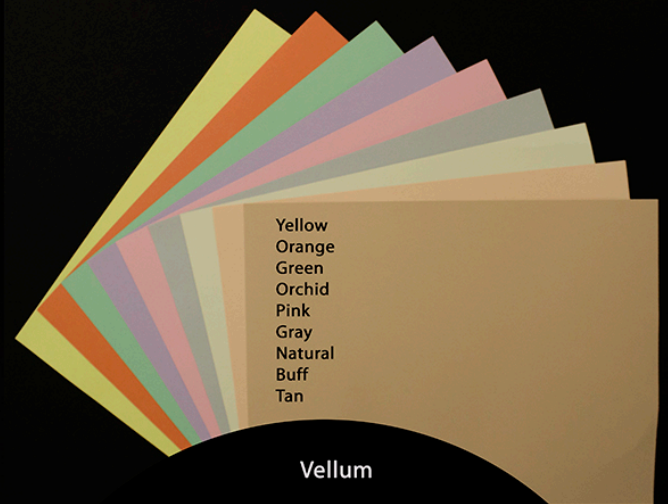

**Astrobright  
Text and Cover**

Re-Entry Red  
Rocket Red  
Cosmic Orange  
Galaxy Gold  
Solar Yellow  
Lift off Lemon  
Terra Green  
Gamma Green  
Celestial Blue  
Blast Off Blue  
Venus Violet  
Fireball Fuchsia  
Pulsar Pink

**Bond**

Cherry  
Yellow  
Buff  
Gold  
Green  
Blue  
Turquoise  
Pink  
Orchid  
Lilac  
Gray  
Salmon  
Natural

**Astroparch  
Cover**

Natural  
Green  
Gold  
Sand  
Blue  
Aged  
Pink  
Gray

**Index**

Cherry  
Yellow  
Buff  
Green  
Blue  
Salmon  
Gray  
White

**Astroparch  
Text**

White  
Blue  
Gray  
Natural

**Vellum**

Yellow  
Orange  
Green  
Orchid  
Pink  
Gray  
Natural  
Buff  
Tan

The above colors are 8.5 x 11 and sold by the ream  
500 sheets per ream for bond/text weight  
250 sheets per ream for index/vellum and cover weight  
-other sizes can be special ordered

White Hammermill ColorCopy Text  
White Hammermill ColorCopy Cover  
-all sizes available