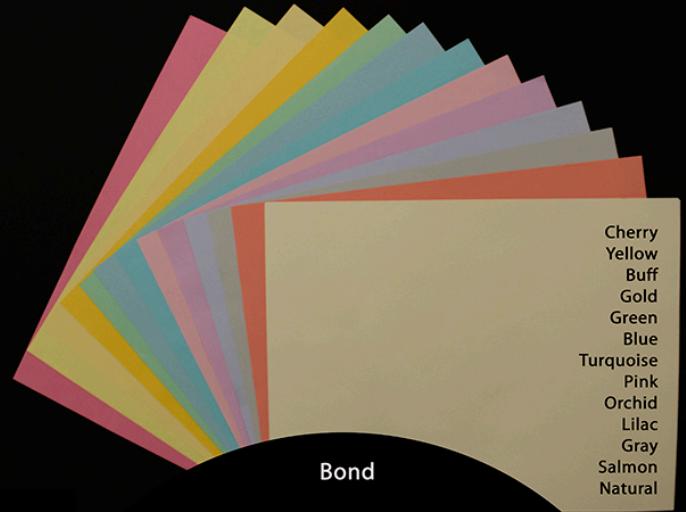

**Astrobright  
Text and Cover**

Re-Entry Red  
Rocket Red  
Cosmic Orange  
Galaxy Gold  
Solar Yellow  
Lift off Lemon  
Terra Green  
Gamma Green  
Celestial Blue  
Blast Off Blue  
Venus Violet  
Fireball Fuchsia  
Pulsar Pink

**Bond**

Cherry  
Yellow  
Buff  
Gold  
Green  
Blue  
Turquoise  
Pink  
Orchid  
Lilac  
Gray  
Salmon  
Natural

**Astroparch  
Cover**

Natural  
Green  
Gold  
Sand  
Blue  
Aged  
Pink  
Gray

**Index**

Cherry  
Yellow  
Buff  
Green  
Blue  
Salmon  
Gray  
White

**Astroparch  
Text**

White  
Blue  
Gray  
Natural

**Vellum**

Yellow  
Orange  
Green  
Orchid  
Pink  
Gray  
Natural  
Buff  
Tan

The above colors are 8.5 x 11 and sold by the ream  
500 sheets per ream for bond/text weight  
250 sheets per ream for index/vellum and cover weight  
-other sizes can be special ordered

White Hammermill ColorCopy Text  
White Hammermill ColorCopy Cover  
-all sizes available